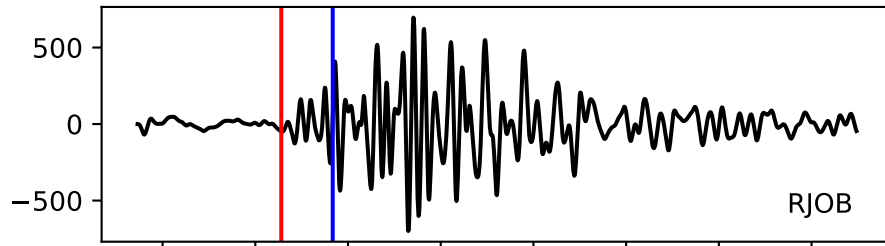

Typ: None - obspyck\_20110221162517  
Herdzeit (UTC): 2011-02-20 16:10:23  
Magnitude (MI): -0.1  
Latitude: 47.735 [°] ± 3.11 [km]  
Longitude: 12.829 [°] ± 0.87 [km]  
Tiefe: 0.5 [km] ± 1.6[km]

16:10:23  
16:10:24  
16:10:25  
16:10:26  
16:10:27  
16:10:28  
16:10:29  
16:10:30