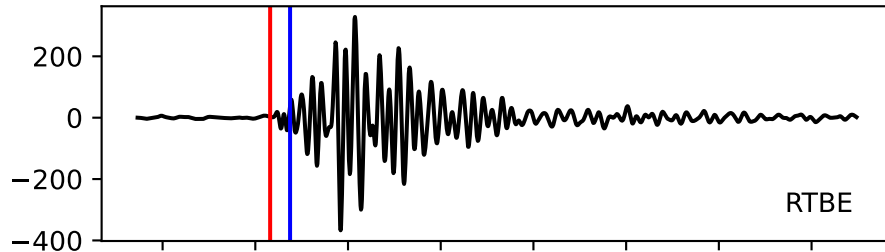

Typ: None - obspyck\_20110221162517  
Herdzeit (UTC): 2011-02-20 16:10:23  
Magnitude (MI): -0.1  
Latitude: 47.735 [°] ± 3.11 [km]  
Longitude: 12.829 [°] ± 0.87 [km]  
Tiefe: 0.5 [km] ± 1.6[km]

16:10:23  
16:10:24  
16:10:25  
16:10:26  
16:10:27  
16:10:28  
16:10:29  
16:10:30