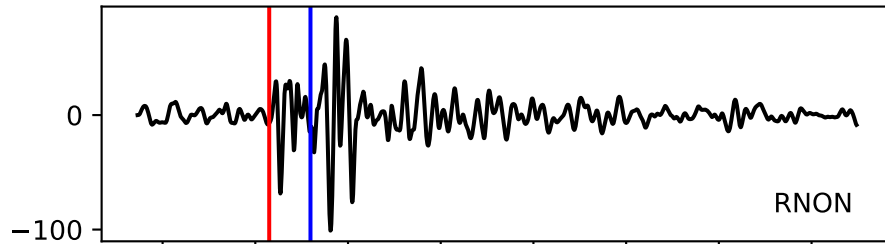

Typ: None - obspyck\_20110221162517  
Herdzeit (UTC): 2011-02-20 16:10:23  
Magnitude (MI): -0.1  
Latitude: 47.735 [°] ± 3.11 [km]  
Longitude: 12.829 [°] ± 0.87 [km]  
Tiefe: 0.5 [km] ± 1.6[km]

16:10:23  
16:10:24  
16:10:25  
16:10:26  
16:10:27  
16:10:28  
16:10:29  
16:10:30