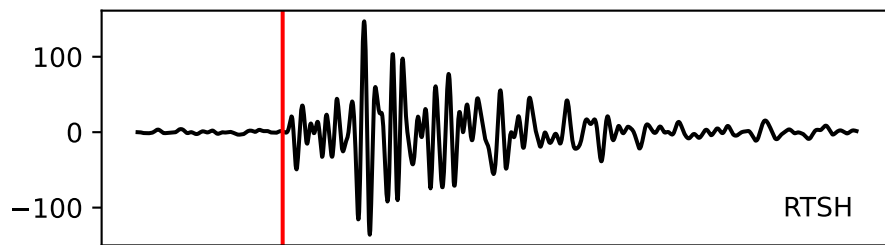

Typ: None - obspyck\_20110221162517  
Herdzeit (UTC): 2011-02-20 16:10:23  
Magnitude (MI): -0.1  
Latitude: 47.735 [°] ± 3.11 [km]  
Longitude: 12.829 [°] ± 0.87 [km]  
Tiefe: 0.5 [km] ± 1.6[km]

16:10:23  
16:10:24  
16:10:25  
16:10:26  
16:10:27  
16:10:28  
16:10:29  
16:10:30