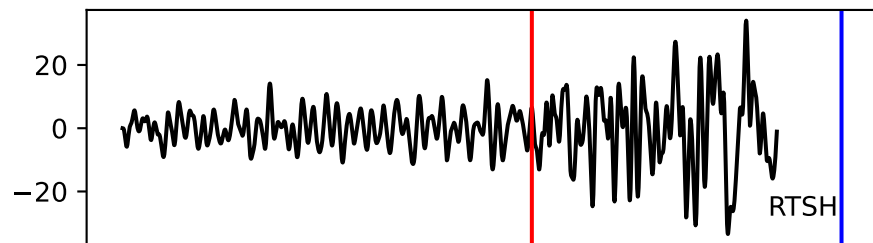

Typ: None - obspyck_20110324075827
Herdzeit (UTC): 2011-03-17 12:11:06
Magnitude (MI): 1.1
Latitude: 47.560 [°] ± 19.52 [km]
Longitude: 13.163 [°] ± 19.52 [km]
Tiefe: 7.9 [km] ± 1.3[km]

12:11:10

12:11:15