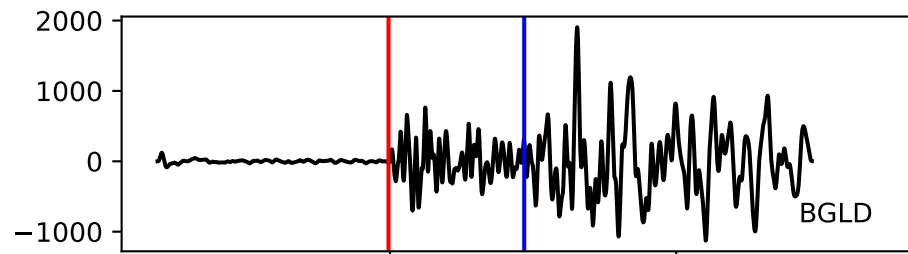

Typ: None - obspyck_20110324075827
Herdzeit (UTC): 2011-03-17 12:11:06
Magnitude (MI): 1.1
Latitude: 47.560 [°] ± 19.52 [km]
Longitude: 13.163 [°] ± 19.52 [km]
Tiefe: 7.9 [km] ± 1.3[km]

12:11:10

12:11:15