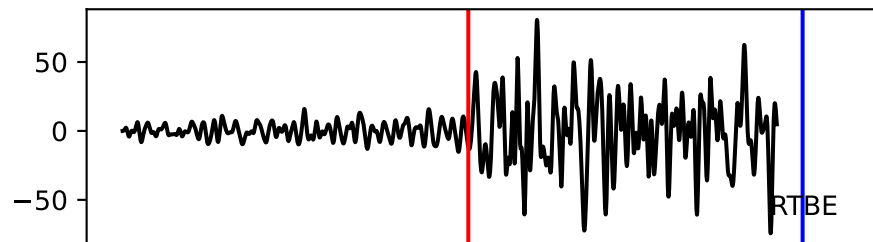

Typ: None - obspyck_20110324075827
Herdzeit (UTC): 2011-03-17 12:11:06
Magnitude (MI): 1.1
Latitude: 47.560 [°] ± 19.52 [km]
Longitude: 13.163 [°] ± 19.52 [km]
Tiefe: 7.9 [km] ± 1.3[km]

12:11:10

12:11:15