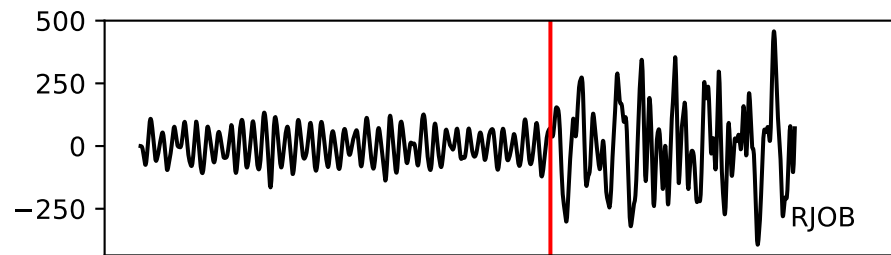

Typ: None - obspyck_20110324075827
Herdzeit (UTC): 2011-03-17 12:11:06
Magnitude (MI): 1.1
Latitude: 47.560 [°] ± 19.52 [km]
Longitude: 13.163 [°] ± 19.52 [km]
Tiefe: 7.9 [km] ± 1.3[km]

12:11:10

12:11:15