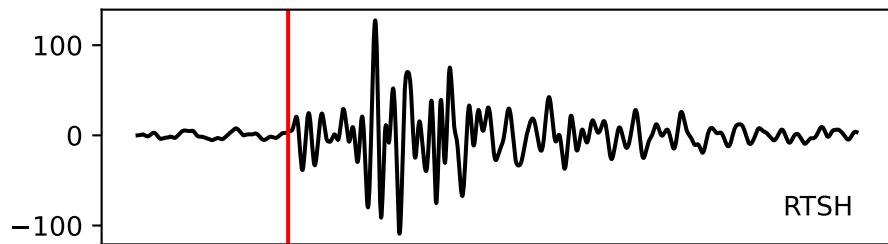

Typ: None - obspyck\_20110505073623  
Herdzeit (UTC): 2011-05-05 06:07:55  
Magnitude (MI): -0.1  
Latitude: 47.732 [°] ± 2.93 [km]  
Longitude: 12.828 [°] ± 1.66 [km]  
Tiefe: -0.6 [km] ± 2.2[km]

06:07:55 06:07:56 06:07:57 06:07:58 06:07:59 06:08:00 06:08:01 06:08:02