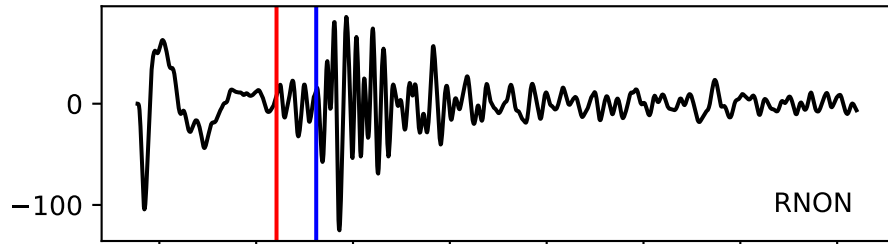

Typ: None - obspyck\_20110505073623  
Herdzeit (UTC): 2011-05-05 06:07:55  
Magnitude (MI): -0.1  
Latitude: 47.732 [°] ± 2.93 [km]  
Longitude: 12.828 [°] ± 1.66 [km]  
Tiefe: -0.6 [km] ± 2.2[km]

06:07:55 06:07:56 06:07:57 06:07:58 06:07:59 06:08:00 06:08:01 06:08:02