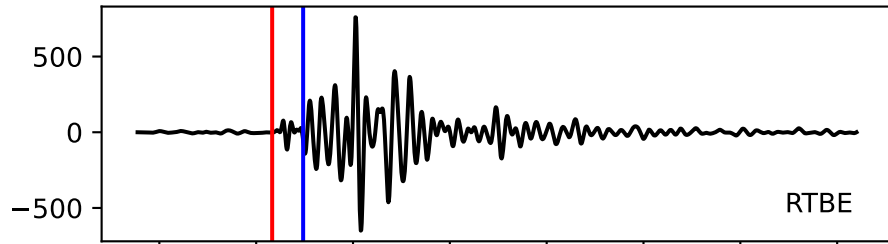

Typ: None - obspyck\_20110505073623  
Herdzeit (UTC): 2011-05-05 06:07:55  
Magnitude (MI): -0.1  
Latitude: 47.732 [°] ± 2.93 [km]  
Longitude: 12.828 [°] ± 1.66 [km]  
Tiefe: -0.6 [km] ± 2.2[km]

06:07:55 06:07:56 06:07:57 06:07:58 06:07:59 06:08:00 06:08:01 06:08:02