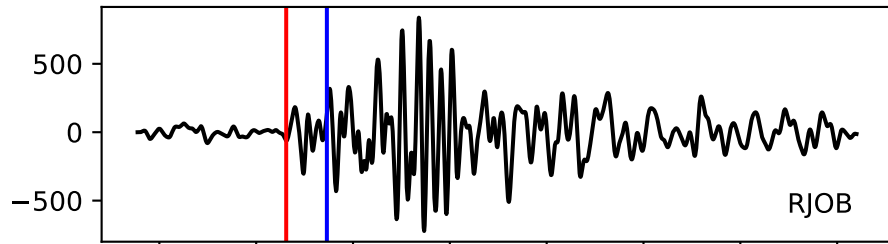

Typ: None - obspyck\_20110505073623  
Herdzeit (UTC): 2011-05-05 06:07:55  
Magnitude (MI): -0.1  
Latitude: 47.732 [°] ± 2.93 [km]  
Longitude: 12.828 [°] ± 1.66 [km]  
Tiefe: -0.6 [km] ± 2.2[km]

06:07:55 06:07:56 06:07:57 06:07:58 06:07:59 06:08:00 06:08:01 06:08:02