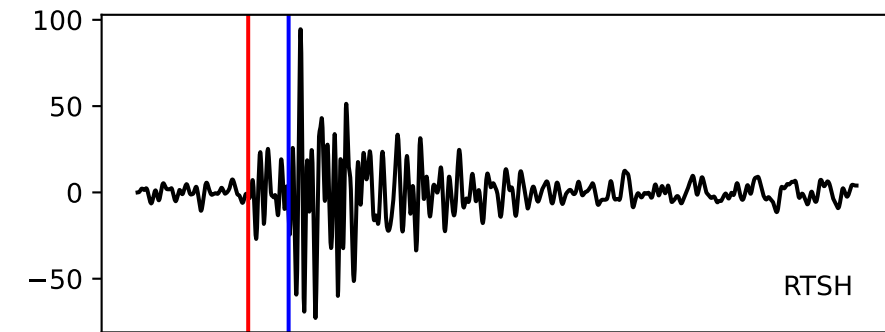

Typ: None - obspyck_20110519081805
Herdzeit (UTC): 2011-05-05 15:34:25
Magnitude (MI): 0.2
Latitude: 47.723 [°] ± 6.36 [km]
Longitude: 12.837 [°] ± 6.36 [km]
Tiefe: 3.3 [km] ± 5.0[km]

15:34:25 15:34:30 15:34:35