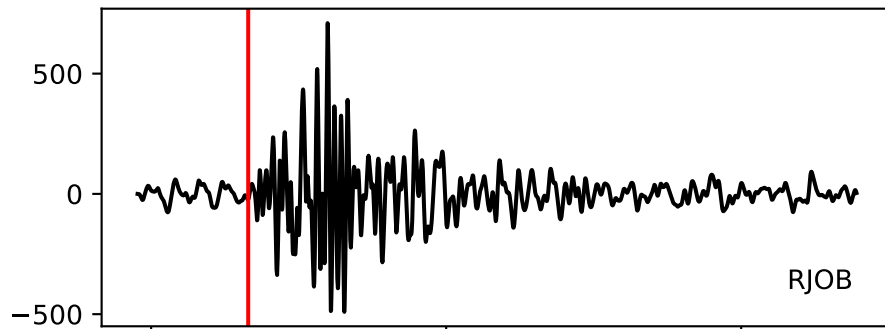

Typ: None - obspyck_20110519081805
Herdzeit (UTC): 2011-05-05 15:34:25
Magnitude (MI): 0.2
Latitude: 47.723 [°] ± 6.36 [km]
Longitude: 12.837 [°] ± 6.36 [km]
Tiefe: 3.3 [km] ± 5.0[km]

15:34:25 15:34:30 15:34:35