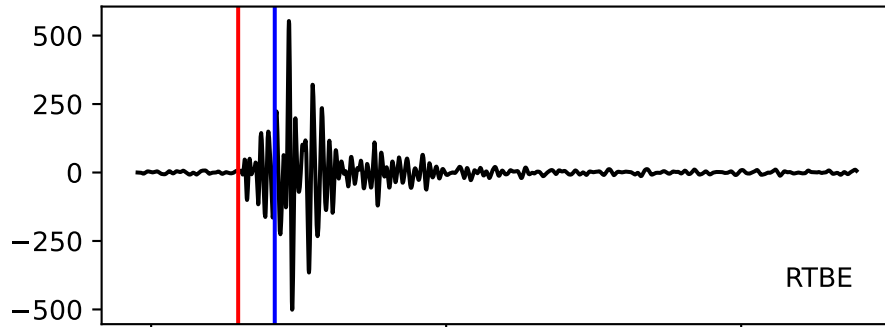

Typ: None - obspyck_20110519081805
Herdzeit (UTC): 2011-05-05 15:34:25
Magnitude (MI): 0.2
Latitude: 47.723 [°] ± 6.36 [km]
Longitude: 12.837 [°] ± 6.36 [km]
Tiefe: 3.3 [km] ± 5.0[km]

15:34:25 15:34:30 15:34:35