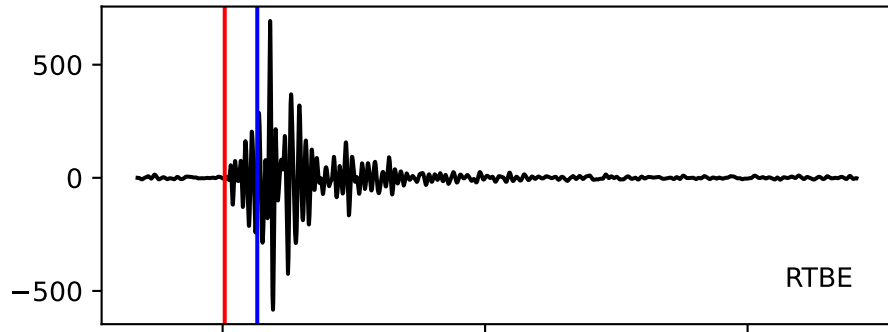

Typ: None - obspyck_20110519090221
Herdzeit (UTC): 2011-05-12 15:43:24
Magnitude (MI): 0.2
Latitude: 47.715 [°] ± 1.72 [km]
Longitude: 12.840 [°] ± 1.72 [km]
Tiefe: 1.8 [km] ± 3.2[km]

15:43:25 15:43:30 15:43:35