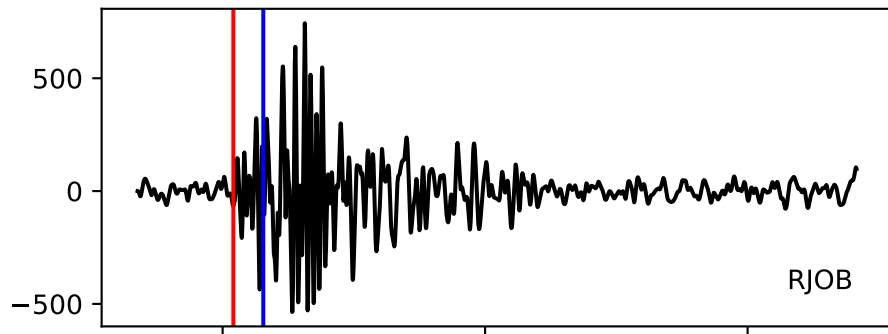

Typ: None - obspyck_20110519090221
Herdzeit (UTC): 2011-05-12 15:43:24
Magnitude (MI): 0.2
Latitude: 47.715 [°] ± 1.72 [km]
Longitude: 12.840 [°] ± 1.72 [km]
Tiefe: 1.8 [km] ± 3.2[km]

15:43:25 15:43:30 15:43:35