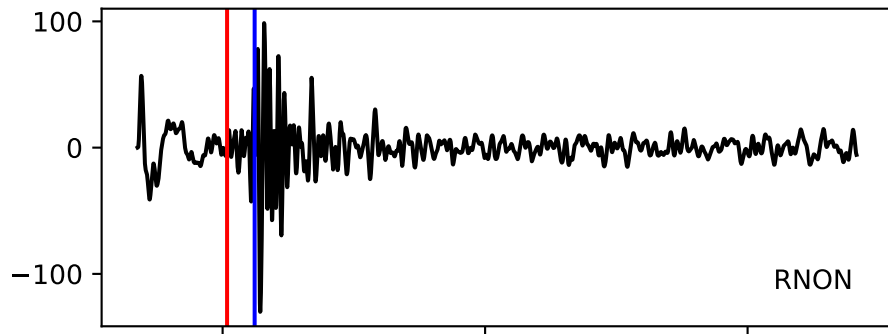

Typ: None - obspyck_20110519090221
Herdzeit (UTC): 2011-05-12 15:43:24
Magnitude (MI): 0.2
Latitude: 47.715 [°] ± 1.72 [km]
Longitude: 12.840 [°] ± 1.72 [km]
Tiefe: 1.8 [km] ± 3.2[km]

15:43:25 15:43:30 15:43:35