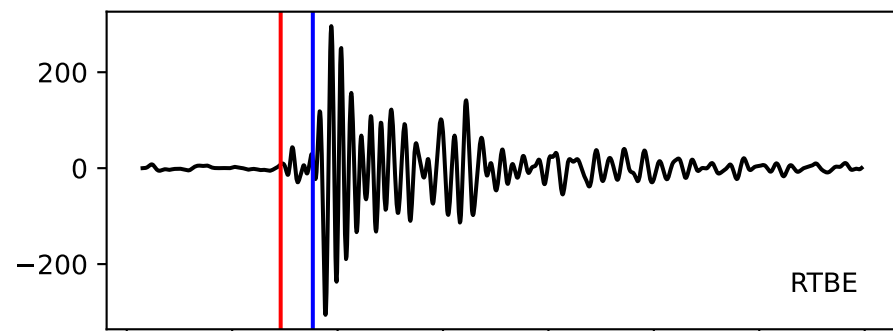

Typ: None - obspyck_20110519091606
Herdzeit (UTC): 2011-05-13 15:10:32
Magnitude (MI): -0.2
Latitude: 47.743 [°] ± 2.83 [km]
Longitude: 12.851 [°] ± 2.83 [km]
Tiefe: 0.4 [km] ± 8.0[km]

15:10:31 15:10:32 15:10:33 15:10:34 15:10:35 15:10:36 15:10:37 15:10:38