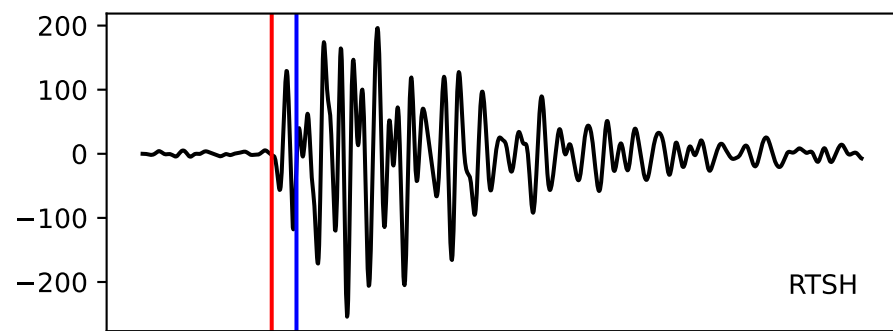

Typ: None - obspyck_20110519091606
Herdzeit (UTC): 2011-05-13 15:10:32
Magnitude (MI): -0.2
Latitude: 47.743 [°] ± 2.83 [km]
Longitude: 12.851 [°] ± 2.83 [km]
Tiefe: 0.4 [km] ± 8.0[km]

15:10:31 15:10:32 15:10:33 15:10:34 15:10:35 15:10:36 15:10:37 15:10:38