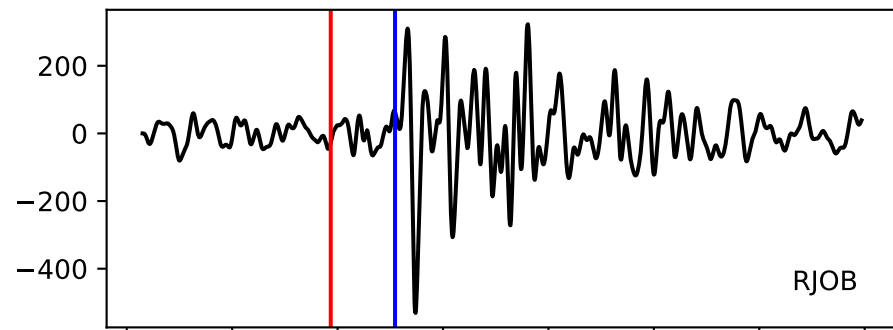

Typ: None - obspyck_20110519091606
Herdzeit (UTC): 2011-05-13 15:10:32
Magnitude (MI): -0.2
Latitude: 47.743 [°] ± 2.83 [km]
Longitude: 12.851 [°] ± 2.83 [km]
Tiefe: 0.4 [km] ± 8.0[km]

15:10:31 15:10:32 15:10:33 15:10:34 15:10:35 15:10:36 15:10:37 15:10:38