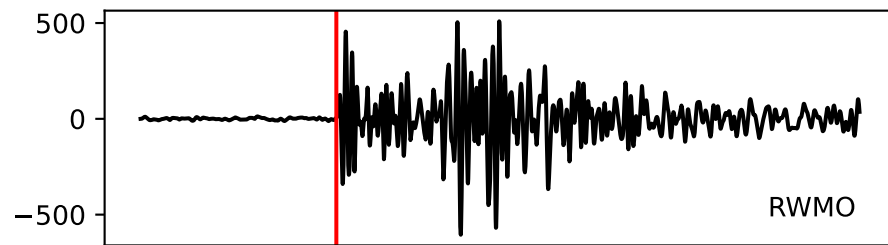

Typ: None - obspyck_20110531083941
Herdzeit (UTC): 2011-05-24 20:34:24
Magnitude (MI): 1.4
Latitude: 47.677 [°] ± 2.19 [km]
Longitude: 12.892 [°] ± 2.19 [km]
Tiefe: 2.7 [km] ± 7.2[km]

20:34:25

20:34:30

20:34:35