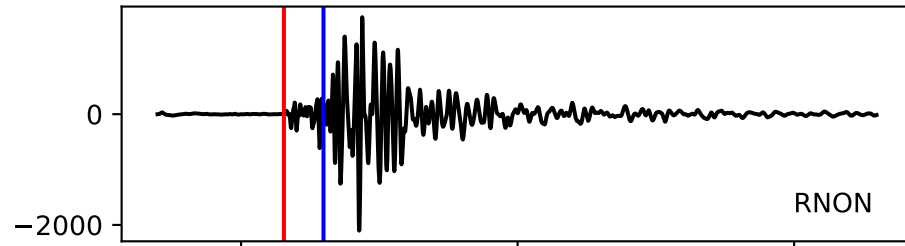

Typ: None - obspyck_20110531083941
Herdzeit (UTC): 2011-05-24 20:34:24
Magnitude (MI): 1.4
Latitude: 47.677 [°] ± 2.19 [km]
Longitude: 12.892 [°] ± 2.19 [km]
Tiefe: 2.7 [km] ± 7.2[km]

20:34:25

20:34:30

20:34:35