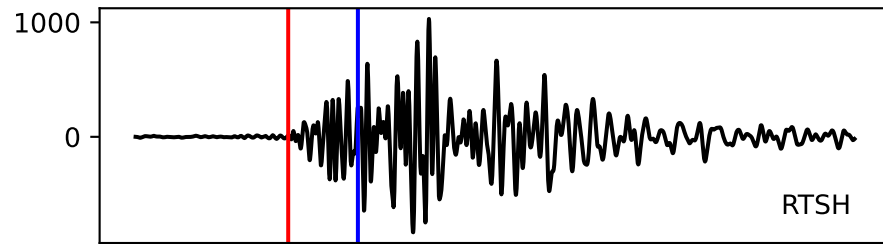

Typ: None - obspyck_20110531083941
Herdzeit (UTC): 2011-05-24 20:34:24
Magnitude (MI): 1.4
Latitude: 47.677 [°] ± 2.19 [km]
Longitude: 12.892 [°] ± 2.19 [km]
Tiefe: 2.7 [km] ± 7.2[km]

20:34:25

20:34:30

20:34:35