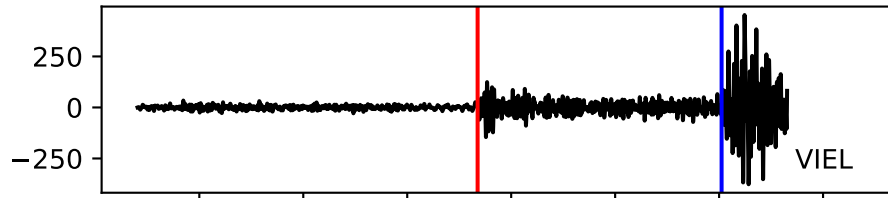

Typ: None - obspyck\_20110624101156  
Herdzeit (UTC): 2011-06-21 18:17:23  
Magnitude (MI): 1.7  
Latitude: 51.006 [°] ± 2.69 [km]  
Longitude: 12.152 [°] ± 2.69 [km]  
Tiefe: 5.0 [km] ± 12.0[km]

18:17:25 18:17:30 18:17:35 18:17:40 18:17:45 18:17:50 18:17:55