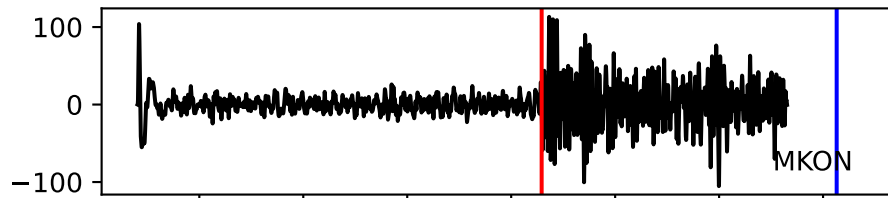

Typ: None - obspyck\_20110624101156  
Herdzeit (UTC): 2011-06-21 18:17:23  
Magnitude (MI): 1.7  
Latitude: 51.006 [°] ± 2.69 [km]  
Longitude: 12.152 [°] ± 2.69 [km]  
Tiefe: 5.0 [km] ± 12.0[km]

18:17:25 18:17:30 18:17:35 18:17:40 18:17:45 18:17:50 18:17:55