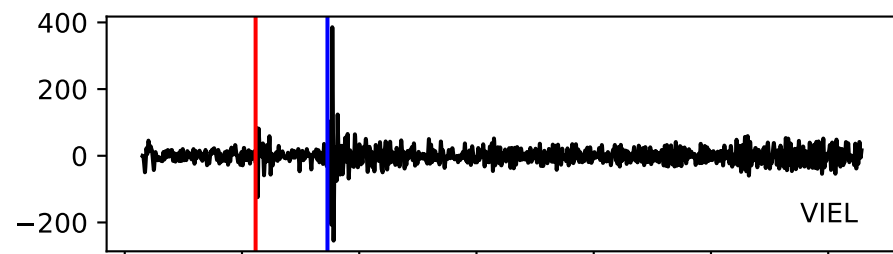

Typ: None - obspyck_20110706094411
Herdzeit (UTC): 2011-06-24 10:31:06
Magnitude (MI): 0.6
Latitude: 50.194 [°] ± 0.74 [km]
Longitude: 12.405 [°] ± 0.74 [km]
Tiefe: 9.3 [km] ± 2.2[km]

10:31:05 10:31:10 10:31:15 10:31:20 10:31:25 10:31:30 10:31:35