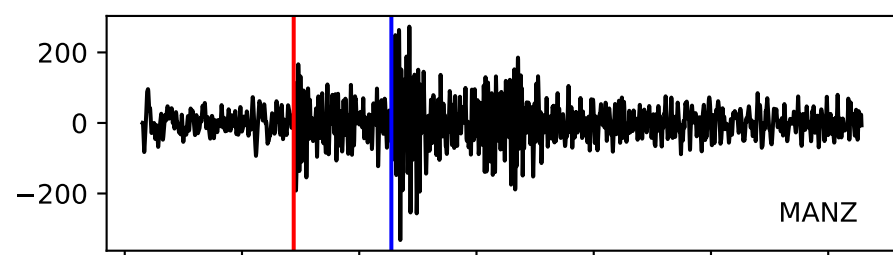

Typ: None - obspyck_20110706094411
Herdzeit (UTC): 2011-06-24 10:31:06
Magnitude (MI): 0.6
Latitude: 50.194 [°] ± 0.74 [km]
Longitude: 12.405 [°] ± 0.74 [km]
Tiefe: 9.3 [km] ± 2.2[km]

10:31:05 10:31:10 10:31:15 10:31:20 10:31:25 10:31:30 10:31:35