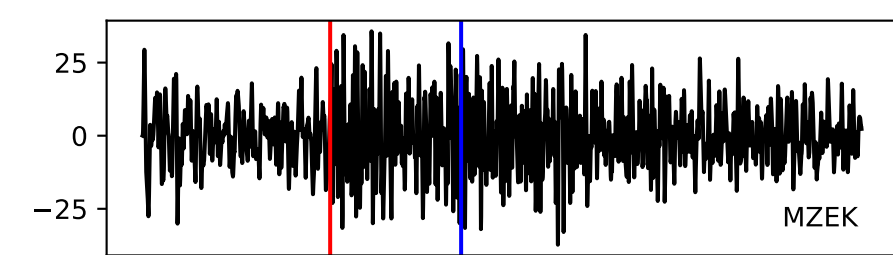

Typ: None - obspyck_20110706094411
Herdzeit (UTC): 2011-06-24 10:31:06
Magnitude (MI): 0.6
Latitude: 50.194 [°] ± 0.74 [km]
Longitude: 12.405 [°] ± 0.74 [km]
Tiefe: 9.3 [km] ± 2.2[km]

10:31:05 10:31:10 10:31:15 10:31:20 10:31:25 10:31:30 10:31:35