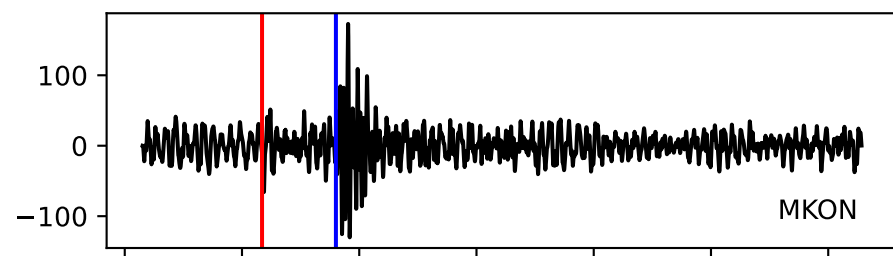

Typ: None - obspyck_20110706094411
Herdzeit (UTC): 2011-06-24 10:31:06
Magnitude (MI): 0.6
Latitude: 50.194 [°] ± 0.74 [km]
Longitude: 12.405 [°] ± 0.74 [km]
Tiefe: 9.3 [km] ± 2.2[km]

10:31:05 10:31:10 10:31:15 10:31:20 10:31:25 10:31:30 10:31:35