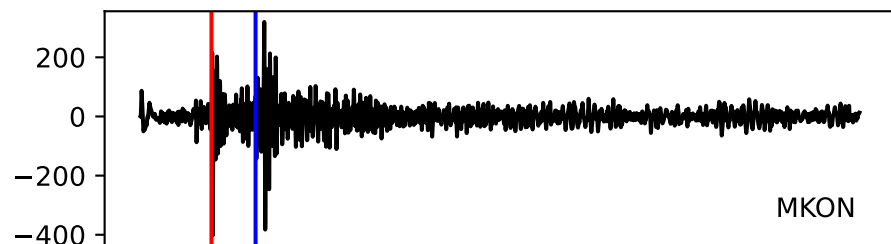

Typ: None - obspyck\_20110706095659  
Herdzeit (UTC): 2011-06-22 14:46:05  
Magnitude (MI): 0.9  
Latitude: 50.172 [°] ± 0.62 [km]  
Longitude: 12.392 [°] ± 0.62 [km]  
Tiefe: 10.3 [km] ± 1.4[km]

14:46:10 14:46:20 14:46:30 14:46:40 14:46:50