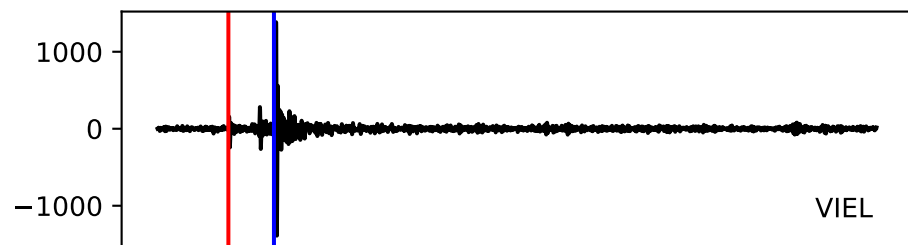

Typ: None - obspyck\_20110706095659  
Herdzeit (UTC): 2011-06-22 14:46:05  
Magnitude (MI): 0.9  
Latitude: 50.172 [°] ± 0.62 [km]  
Longitude: 12.392 [°] ± 0.62 [km]  
Tiefe: 10.3 [km] ± 1.4[km]

14:46:10 14:46:20 14:46:30 14:46:40 14:46:50