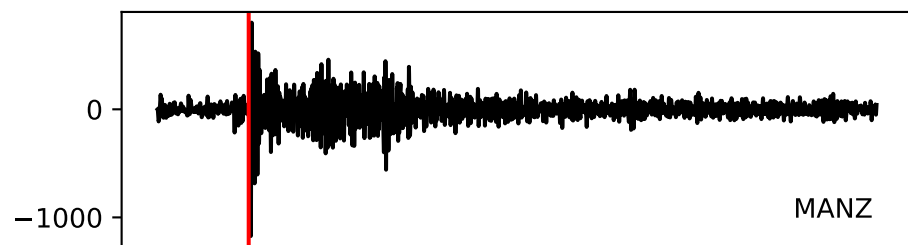

Typ: None - obspyck\_20110706095659  
Herdzeit (UTC): 2011-06-22 14:46:05  
Magnitude (MI): 0.9  
Latitude: 50.172 [°] ± 0.62 [km]  
Longitude: 12.392 [°] ± 0.62 [km]  
Tiefe: 10.3 [km] ± 1.4[km]

14:46:10 14:46:20 14:46:30 14:46:40 14:46:50