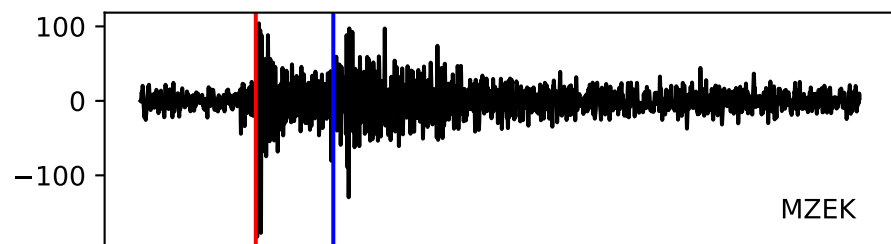

Typ: None - obspyck\_20110706095659  
Herdzeit (UTC): 2011-06-22 14:46:05  
Magnitude (MI): 0.9  
Latitude: 50.172 [°] ± 0.62 [km]  
Longitude: 12.392 [°] ± 0.62 [km]  
Tiefe: 10.3 [km] ± 1.4[km]

14:46:10 14:46:20 14:46:30 14:46:40 14:46:50