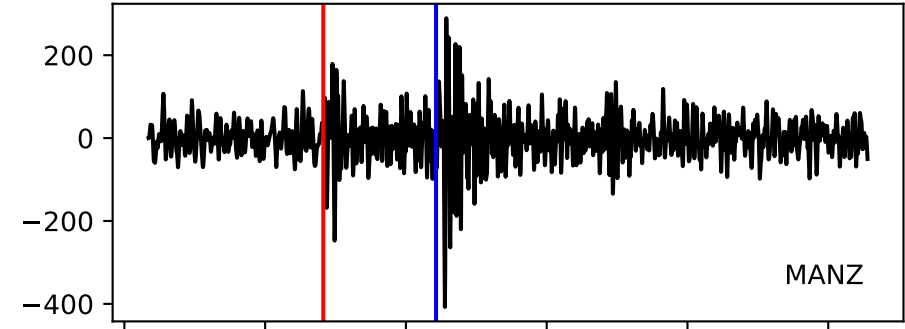

Typ: None - obspyck_20110727094719
Herdzeit (UTC): 2011-07-22 15:55:01
Magnitude (MI): 0.5
Latitude: 50.177 [°] ± 1.01 [km]
Longitude: 12.412 [°] ± 1.01 [km]
Tiefe: 6.7 [km] ± 3.4[km]

15:55:00 15:55:05 15:55:10 15:55:15 15:55:20 15:55:25