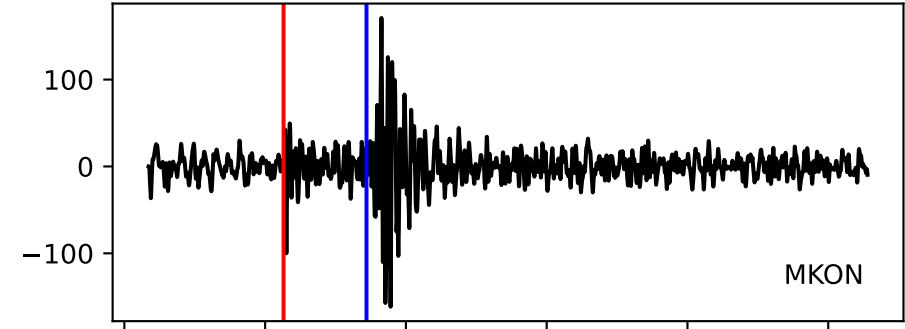

Typ: None - obspyck_20110727094719
Herdzeit (UTC): 2011-07-22 15:55:01
Magnitude (MI): 0.5
Latitude: 50.177 [°] ± 1.01 [km]
Longitude: 12.412 [°] ± 1.01 [km]
Tiefe: 6.7 [km] ± 3.4[km]

15:55:00 15:55:05 15:55:10 15:55:15 15:55:20 15:55:25