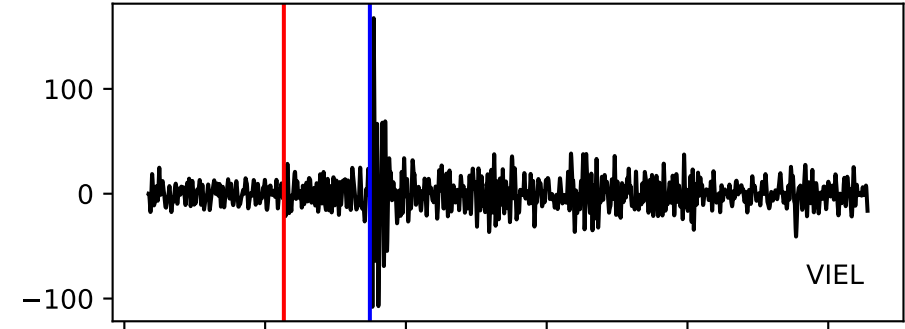

Typ: None - obspyck_20110727094719
Herdzeit (UTC): 2011-07-22 15:55:01
Magnitude (MI): 0.5
Latitude: 50.177 [°] ± 1.01 [km]
Longitude: 12.412 [°] ± 1.01 [km]
Tiefe: 6.7 [km] ± 3.4[km]

15:55:00 15:55:05 15:55:10 15:55:15 15:55:20 15:55:25