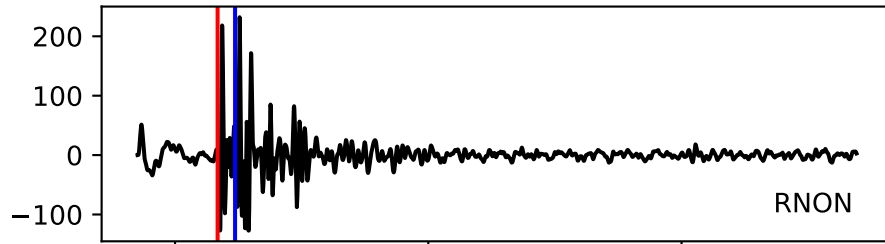

Typ: None - obspyck_20110810084943
Herdzeit (UTC): 2011-08-04 23:12:45
Magnitude (MI): 0.2
Latitude: 47.715 [°] ± 1.13 [km]
Longitude: 12.879 [°] ± 1.13 [km]
Tiefe: 0.5 [km] ± 6.8[km]

23:12:45 23:12:50 23:12:55