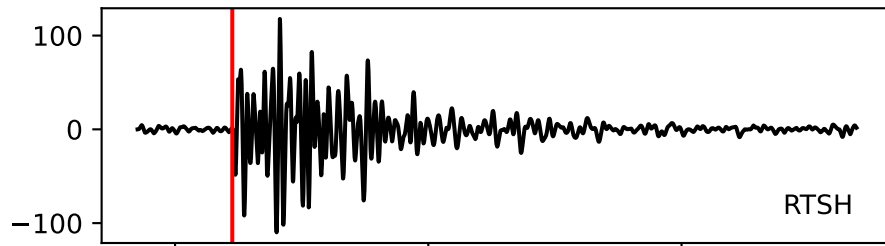

Typ: None - obspyck_20110810084943
Herdzeit (UTC): 2011-08-04 23:12:45
Magnitude (MI): 0.2
Latitude: 47.715 [°] ± 1.13 [km]
Longitude: 12.879 [°] ± 1.13 [km]
Tiefe: 0.5 [km] ± 6.8[km]

23:12:45 23:12:50 23:12:55