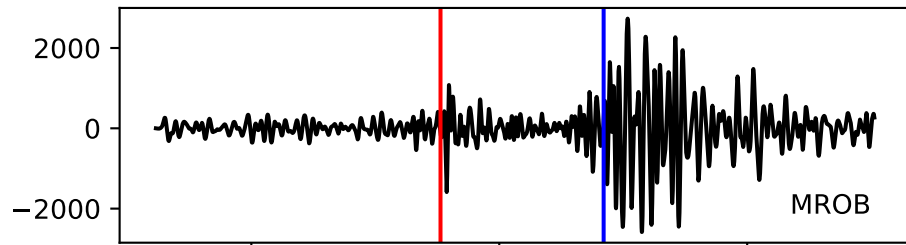

Typ: None - obspyck_20120111100450
Herdzeit (UTC): 2011-12-16 21:50:04
Magnitude (MI): 1.4
Latitude: 50.231 [°] ± 1.43 [km]
Longitude: 12.406 [°] ± 0.68 [km]
Tiefe: 7.2 [km] ± 1.8[km]

21:50:05

21:50:10

21:50:15