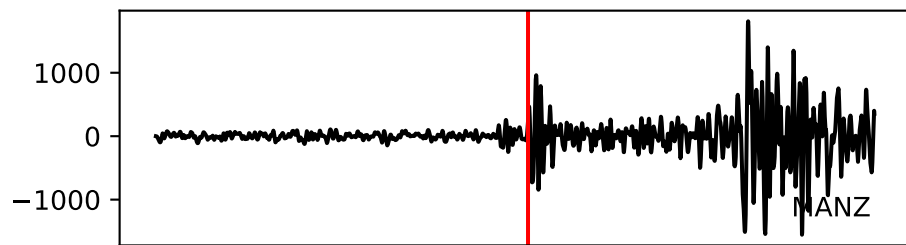

Typ: None - obspyck_20120111100450
Herdzeit (UTC): 2011-12-16 21:50:04
Magnitude (MI): 1.4
Latitude: 50.231 [°] ± 1.43 [km]
Longitude: 12.406 [°] ± 0.68 [km]
Tiefe: 7.2 [km] ± 1.8[km]

21:50:05

21:50:10

21:50:15