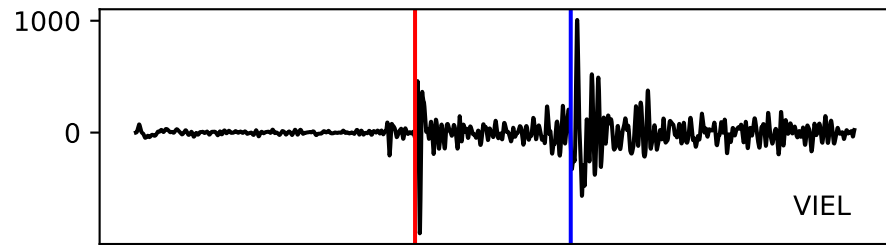

Typ: None - obspyck_20120111100450
Herdzeit (UTC): 2011-12-16 21:50:04
Magnitude (MI): 1.4
Latitude: 50.231 [°] ± 1.43 [km]
Longitude: 12.406 [°] ± 0.68 [km]
Tiefe: 7.2 [km] ± 1.8[km]

21:50:05

21:50:10

21:50:15