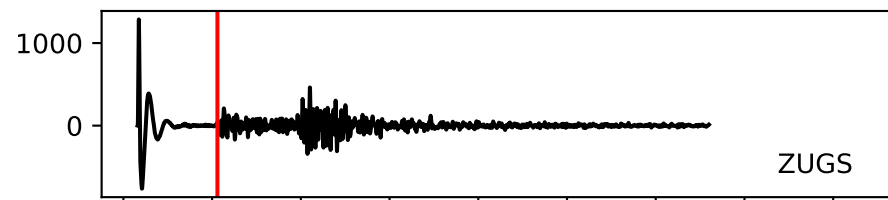

Typ: None - obspyck\_20120328095034  
Herdzeit (UTC): 2012-03-18 09:37:46  
Magnitude (MI): 1.5  
Latitude: 47.287 [°] ± 2.57 [km]  
Longitude: 11.168 [°] ± 0.86 [km]  
Tiefe: 0.5 [km] ± 1.3[km]

09:37:45 09:37:50 09:37:55 09:38:00 09:38:05 09:38:10 09:38:15 09:38:20 09:38:25