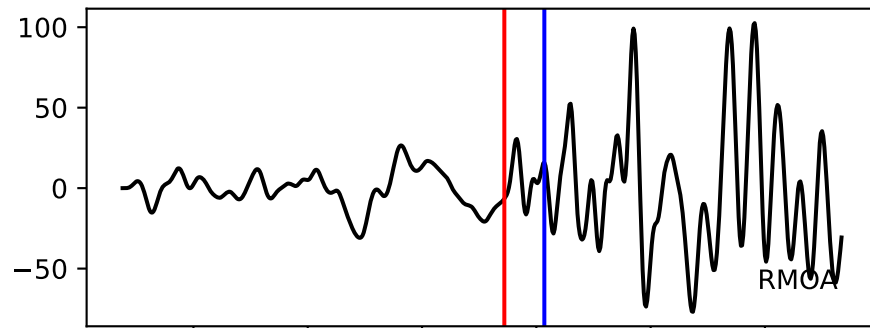

Typ: None - obspyck_20120410115743
Herdzeit (UTC): 2012-04-05 20:18:56
Magnitude (MI): -0.6
Latitude: 47.748 [°] ± 0.24 [km]
Longitude: 12.865 [°] ± 1.20 [km]
Tiefe: 0.5 [km] ± 0.3[km]

18:56.000000
18:56.500000
18:57.000000
18:57.500000
18:58.000000
18:58.500000