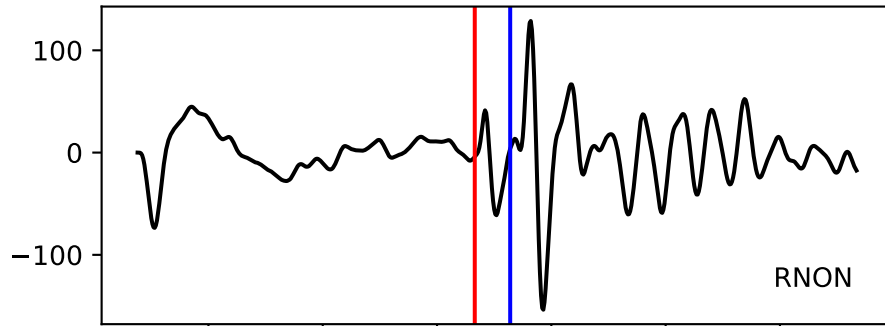

Typ: None - obspyck_20120410115743
Herdzeit (UTC): 2012-04-05 20:18:56
Magnitude (MI): -0.6
Latitude: 47.748 [°] ± 0.24 [km]
Longitude: 12.865 [°] ± 1.20 [km]
Tiefe: 0.5 [km] ± 0.3[km]

18:56.000000
18:56.500000
18:57.000000
18:57.500000
18:58.000000
18:58.500000