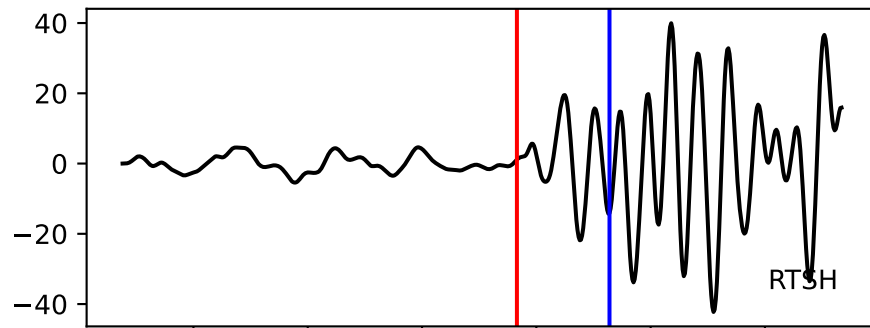

Typ: None - obspyck_20120410115743
Herdzeit (UTC): 2012-04-05 20:18:56
Magnitude (MI): -0.6
Latitude: 47.748 [°] ± 0.24 [km]
Longitude: 12.865 [°] ± 1.20 [km]
Tiefe: 0.5 [km] ± 0.3[km]

18:56.000000
18:56.500000
18:57.000000
18:57.500000
18:58.000000
18:58.500000