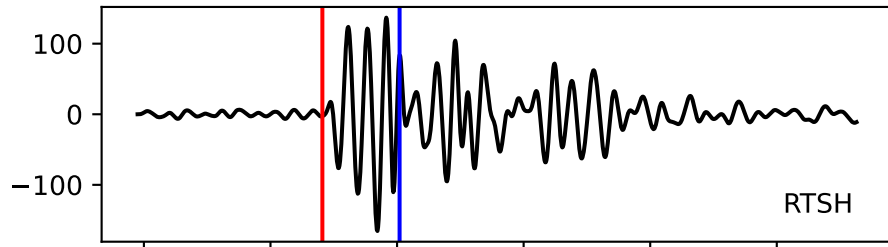

Typ: None - obspyck_20120410120629
Herdzeit (UTC): 2012-04-06 07:53:38
Magnitude (MI): -0.3
Latitude: 47.750 [°] ± 0.59 [km]
Longitude: 12.887 [°] ± 0.92 [km]
Tiefe: 0.0 [km] ± 1.7[km]

07:53:38 07:53:39 07:53:40 07:53:41 07:53:42 07:53:43