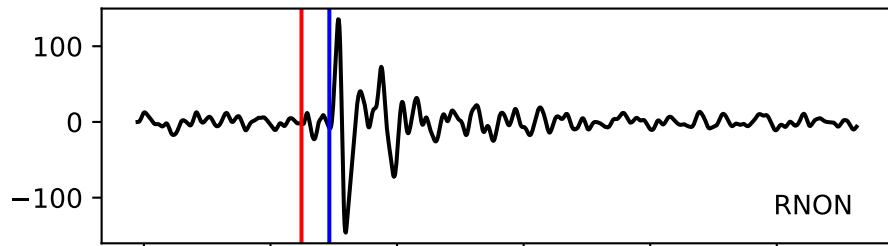

Typ: None - obspyck_20120410120629
Herdzeit (UTC): 2012-04-06 07:53:38
Magnitude (MI): -0.3
Latitude: 47.750 [°] ± 0.59 [km]
Longitude: 12.887 [°] ± 0.92 [km]
Tiefe: 0.0 [km] ± 1.7[km]

07:53:38 07:53:39 07:53:40 07:53:41 07:53:42 07:53:43