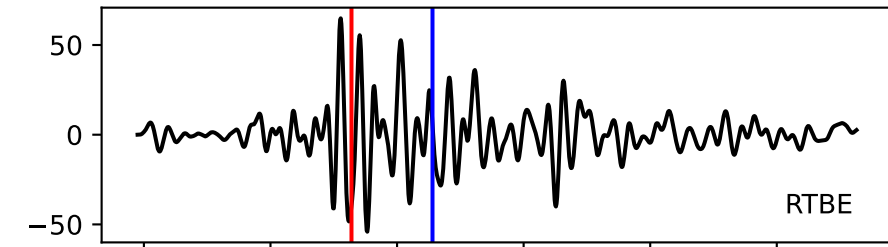

Typ: None - obspyck_20120410120629
Herdzeit (UTC): 2012-04-06 07:53:38
Magnitude (MI): -0.3
Latitude: 47.750 [°] ± 0.59 [km]
Longitude: 12.887 [°] ± 0.92 [km]
Tiefe: 0.0 [km] ± 1.7[km]

07:53:38 07:53:39 07:53:40 07:53:41 07:53:42 07:53:43