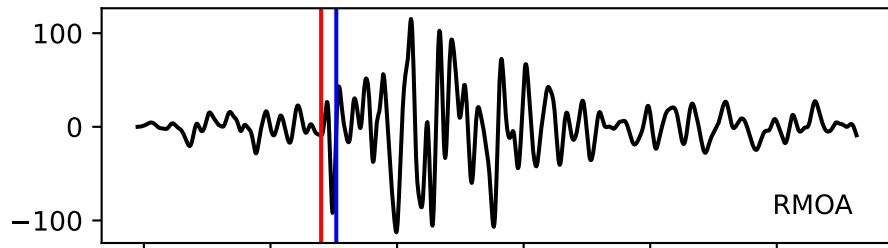

Typ: None - obspyck_20120410120629
Herdzeit (UTC): 2012-04-06 07:53:38
Magnitude (MI): -0.3
Latitude: 47.750 [°] ± 0.59 [km]
Longitude: 12.887 [°] ± 0.92 [km]
Tiefe: 0.0 [km] ± 1.7[km]

07:53:38 07:53:39 07:53:40 07:53:41 07:53:42 07:53:43