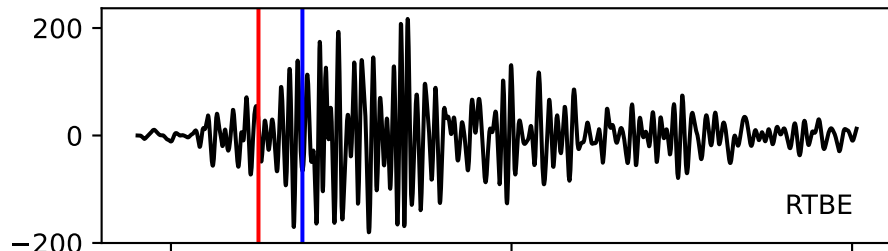

Typ: None - obspyck_20120416111542
Herdzeit (UTC): 2012-04-13 12:26:40
Magnitude (MI): 0.1
Latitude: 47.706 [°] ± 3.84 [km]
Longitude: 12.808 [°] ± 1.79 [km]
Tiefe: -0.0 [km] ± 4.8[km]

12:26:40

12:26:45