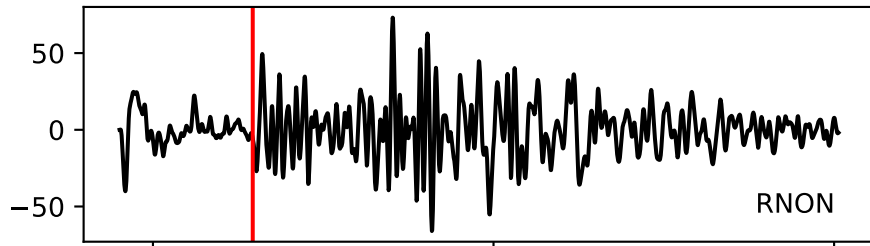

Typ: None - obspyck_20120416111542
Herdzeit (UTC): 2012-04-13 12:26:40
Magnitude (MI): 0.1
Latitude: 47.706 [°] ± 3.84 [km]
Longitude: 12.808 [°] ± 1.79 [km]
Tiefe: -0.0 [km] ± 4.8[km]

12:26:40

12:26:45