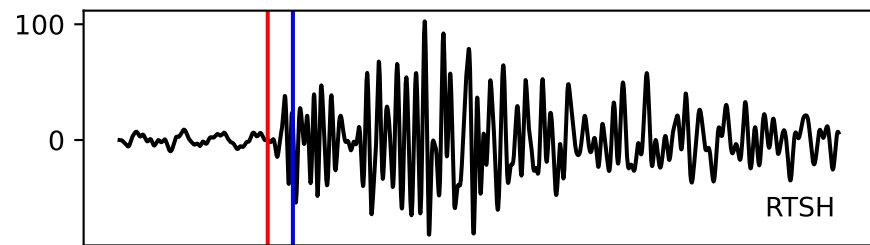

Typ: None - obspyck_20120416111542
Herdzeit (UTC): 2012-04-13 12:26:40
Magnitude (MI): 0.1
Latitude: 47.706 [°] ± 3.84 [km]
Longitude: 12.808 [°] ± 1.79 [km]
Tiefe: -0.0 [km] ± 4.8[km]

12:26:40

12:26:45