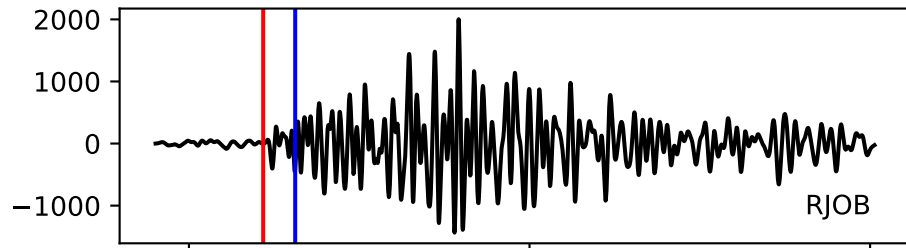

Typ: None - obspyck_20120416111542
Herdzeit (UTC): 2012-04-13 12:26:40
Magnitude (MI): 0.1
Latitude: 47.706 [°] ± 3.84 [km]
Longitude: 12.808 [°] ± 1.79 [km]
Tiefe: -0.0 [km] ± 4.8[km]

12:26:40

12:26:45