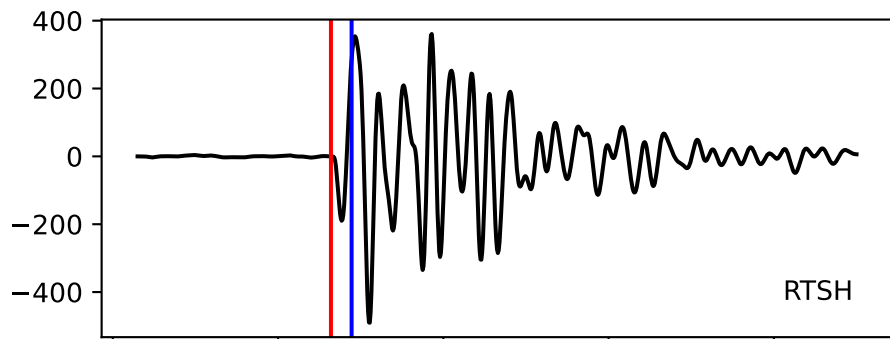

Typ: None - obspyck_20120416134213
Herdzeit (UTC): 2012-04-16 01:57:01
Magnitude (MI): -0.5
Latitude: 47.752 [°] ± 1.18 [km]
Longitude: 12.863 [°] ± 1.35 [km]
Tiefe: -0.0 [km] ± 1.8[km]

57:00.000000
57:01.000000
57:02.000000
57:03.000000
57:04.000000