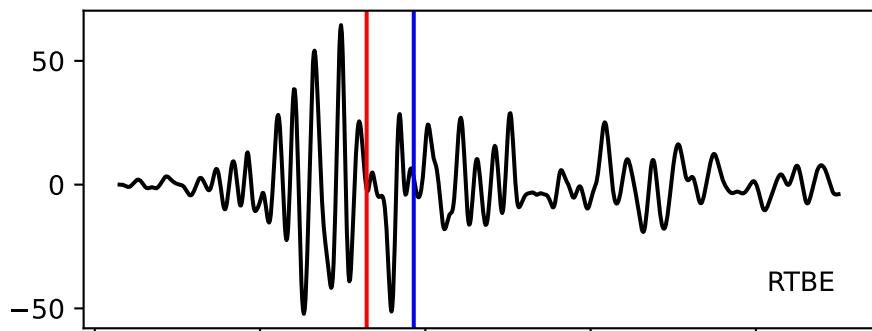

Typ: None - obspyck_20120416134213
Herdzeit (UTC): 2012-04-16 01:57:01
Magnitude (MI): -0.5
Latitude: 47.752 [°] ± 1.18 [km]
Longitude: 12.863 [°] ± 1.35 [km]
Tiefe: -0.0 [km] ± 1.8[km]

57:00.000000
57:01.000000
57:02.000000
57:03.000000
57:04.000000