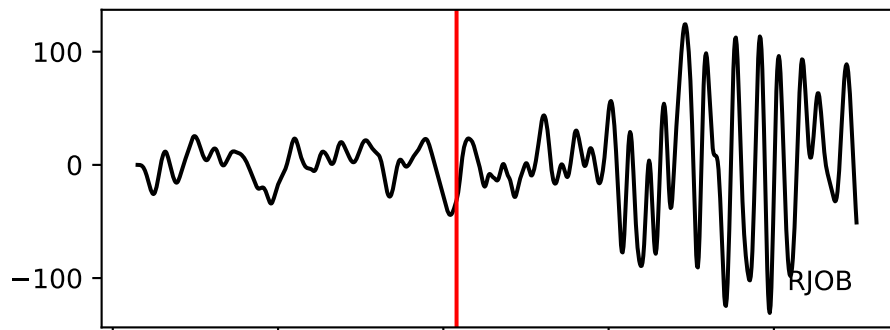

Typ: None - obspyck_20120416134213
Herdzeit (UTC): 2012-04-16 01:57:01
Magnitude (MI): -0.5
Latitude: 47.752 [°] ± 1.18 [km]
Longitude: 12.863 [°] ± 1.35 [km]
Tiefe: -0.0 [km] ± 1.8[km]

57:00.000000
57:01.000000
57:02.000000
57:03.000000
57:04.000000