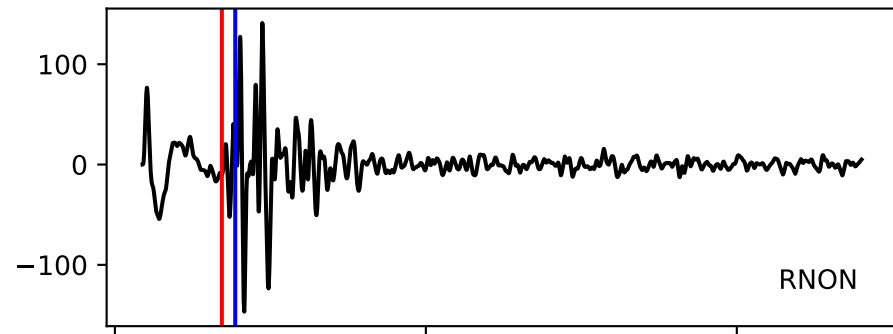

Typ: None - obspyck\_20120416141443  
Herdzeit (UTC): 2012-04-14 13:06:36  
Magnitude (MI): 0.1  
Latitude: 47.750 [°] ± 1.19 [km]  
Longitude: 12.880 [°] ± 2.14 [km]  
Tiefe: 0.9 [km] ± 2.9[km]

13:06:35      13:06:40      13:06:45