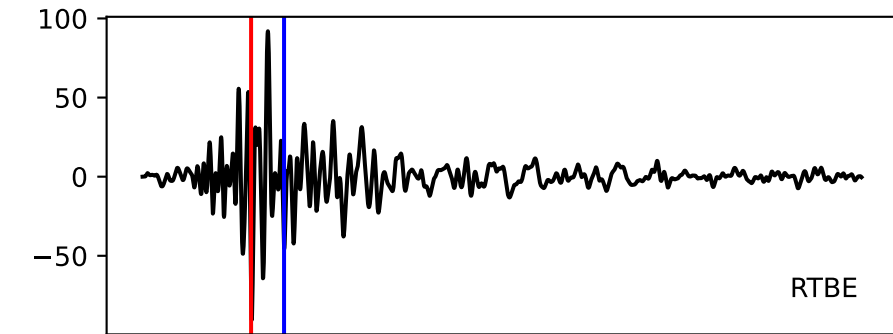

Typ: None - obspyck\_20120416141443  
Herdzeit (UTC): 2012-04-14 13:06:36  
Magnitude (MI): 0.1  
Latitude: 47.750 [°] ± 1.19 [km]  
Longitude: 12.880 [°] ± 2.14 [km]  
Tiefe: 0.9 [km] ± 2.9[km]

13:06:35      13:06:40      13:06:45