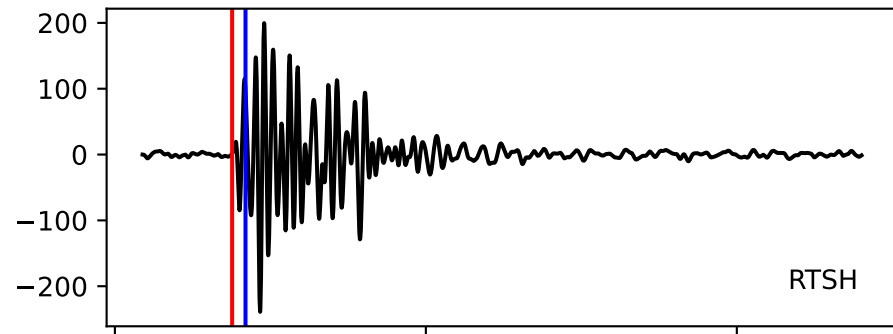

Typ: None - obspyck\_20120416141443  
Herdzeit (UTC): 2012-04-14 13:06:36  
Magnitude (MI): 0.1  
Latitude: 47.750 [°] ± 1.19 [km]  
Longitude: 12.880 [°] ± 2.14 [km]  
Tiefe: 0.9 [km] ± 2.9[km]

13:06:35      13:06:40      13:06:45