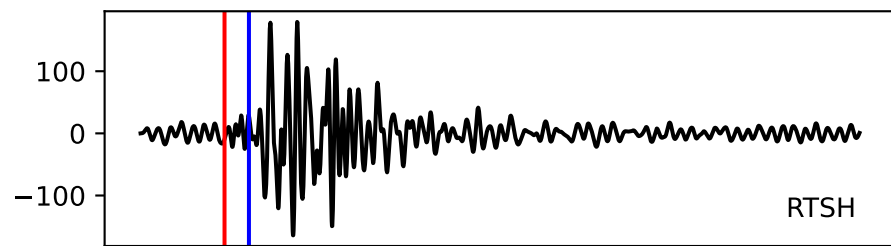

Typ: None - obspyck\_20120417164229  
Herdzeit (UTC): 2012-04-04 12:04:20  
Magnitude (MI): 0.2  
Latitude: 47.741 [°] ± 1.32 [km]  
Longitude: 12.829 [°] ± 0.64 [km]  
Tiefe: -0.1 [km] ± 1.5[km]

12:04:20