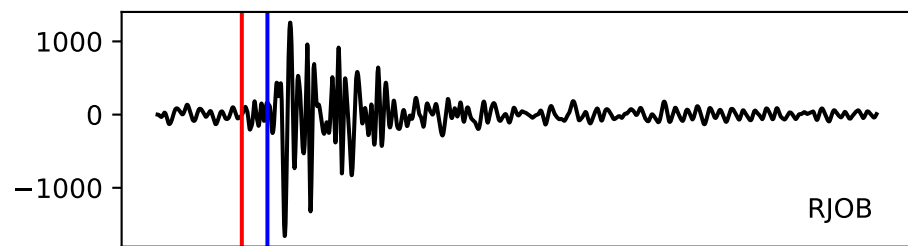

Typ: None - obspyck\_20120417164229  
Herdzeit (UTC): 2012-04-04 12:04:20  
Magnitude (MI): 0.2  
Latitude: 47.741 [°] ± 1.32 [km]  
Longitude: 12.829 [°] ± 0.64 [km]  
Tiefe: -0.1 [km] ± 1.5[km]

12:04:20