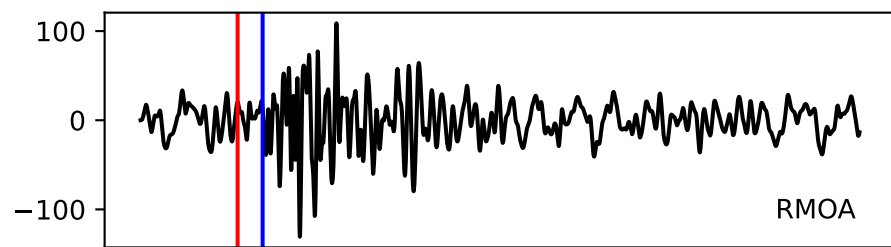

Typ: None - obspyck\_20120417164229  
Herdzeit (UTC): 2012-04-04 12:04:20  
Magnitude (MI): 0.2  
Latitude: 47.741 [°] ± 1.32 [km]  
Longitude: 12.829 [°] ± 0.64 [km]  
Tiefe: -0.1 [km] ± 1.5[km]

12:04:20