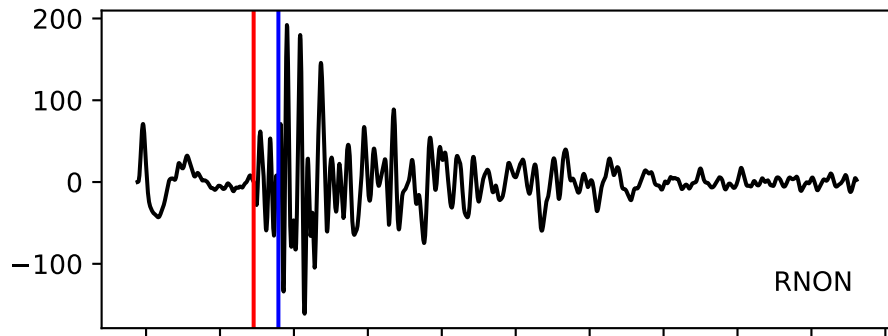

Typ: None - obspyck_20120418092814
Herdzeit (UTC): 2012-04-15 02:28:01
Magnitude (MI): 0.0
Latitude: 47.759 [°] ± 3.14 [km]
Longitude: 12.863 [°] ± 1.05 [km]
Tiefe: 0.5 [km] ± 2.0[km]

02:28:01
02:28:02
02:28:03
02:28:04
02:28:05
02:28:06
02:28:07
02:28:08
02:28:09
02:28:10
02:28:11