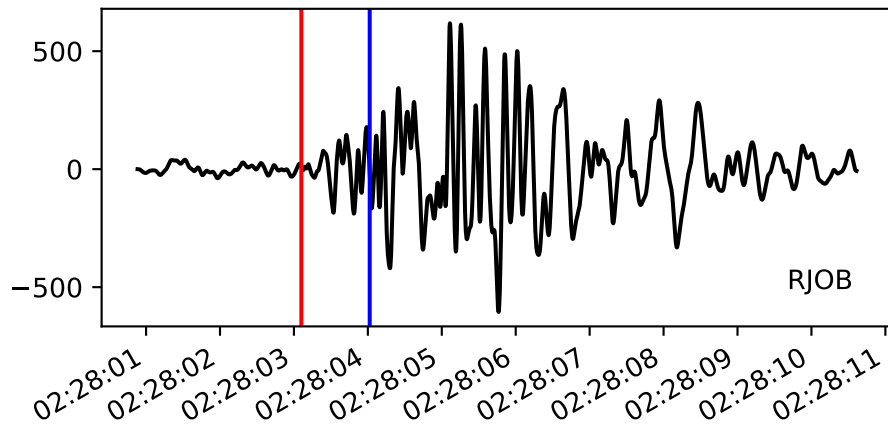

Typ: None - obspyck_20120418092814
Herdzeit (UTC): 2012-04-15 02:28:01
Magnitude (MI): 0.0
Latitude: 47.759 [°] ± 3.14 [km]
Longitude: 12.863 [°] ± 1.05 [km]
Tiefe: 0.5 [km] ± 2.0[km]

02:28:01
02:28:02
02:28:03
02:28:04
02:28:05
02:28:06
02:28:07
02:28:08
02:28:09
02:28:10
02:28:11