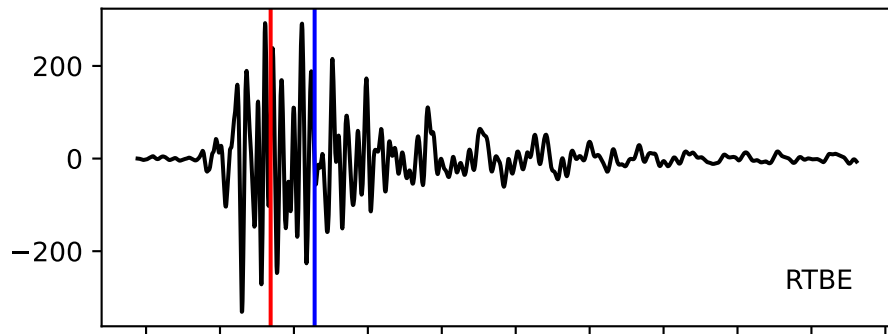

Typ: None - obspyck_20120418092814
Herdzeit (UTC): 2012-04-15 02:28:01
Magnitude (MI): 0.0
Latitude: 47.759 [°] ± 3.14 [km]
Longitude: 12.863 [°] ± 1.05 [km]
Tiefe: 0.5 [km] ± 2.0[km]

02:28:01
02:28:02
02:28:03
02:28:04
02:28:05
02:28:06
02:28:07
02:28:08
02:28:09
02:28:10
02:28:11