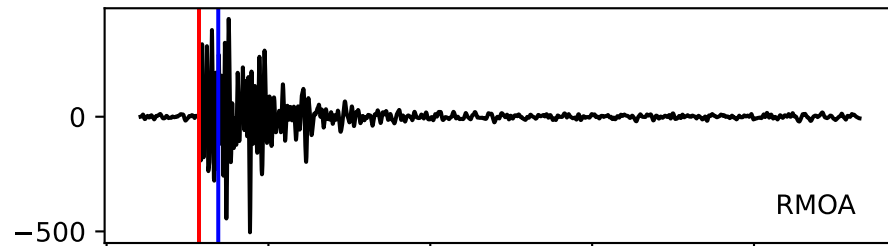

Typ: None - obspyck\_20120503093156  
Herdzeit (UTC): 2012-04-19 02:06:42  
Magnitude (MI): 0.5  
Latitude: 47.736 [°] ± 1.23 [km]  
Longitude: 12.872 [°] ± 0.87 [km]  
Tiefe: 1.8 [km] ± 1.4[km]

02:06:40 02:06:45 02:06:50 02:06:55 02:07:00