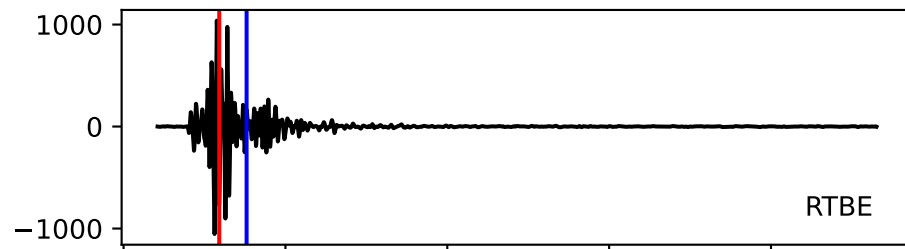

Typ: None - obspyck\_20120503093156  
Herdzeit (UTC): 2012-04-19 02:06:42  
Magnitude (MI): 0.5  
Latitude: 47.736 [°] ± 1.23 [km]  
Longitude: 12.872 [°] ± 0.87 [km]  
Tiefe: 1.8 [km] ± 1.4[km]

02:06:40 02:06:45 02:06:50 02:06:55 02:07:00