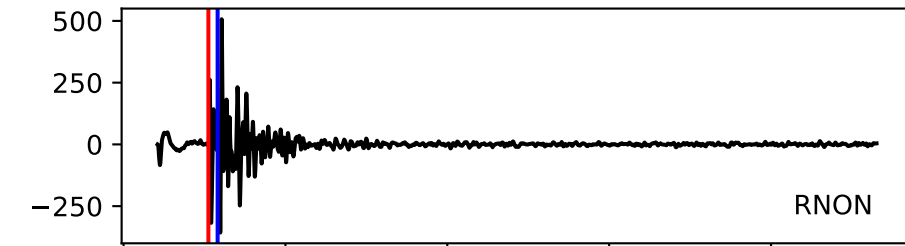

Typ: None - obspyck\_20120503093156  
Herdzeit (UTC): 2012-04-19 02:06:42  
Magnitude (MI): 0.5  
Latitude: 47.736 [°] ± 1.23 [km]  
Longitude: 12.872 [°] ± 0.87 [km]  
Tiefe: 1.8 [km] ± 1.4[km]

02:06:40 02:06:45 02:06:50 02:06:55 02:07:00