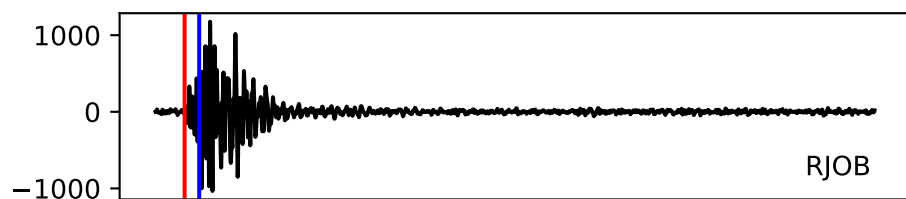

Typ: None - obspyck_20120503113350
Herdzeit (UTC): 2012-04-27 22:33:21
Magnitude (MI): 0.8
Latitude: 47.760 [°] ± 1.69 [km]
Longitude: 12.864 [°] ± 1.19 [km]
Tiefe: 1.3 [km] ± 0.8[km]

22:33:20 22:33:30 22:33:40 22:33:50 22:34:00 22:34:10