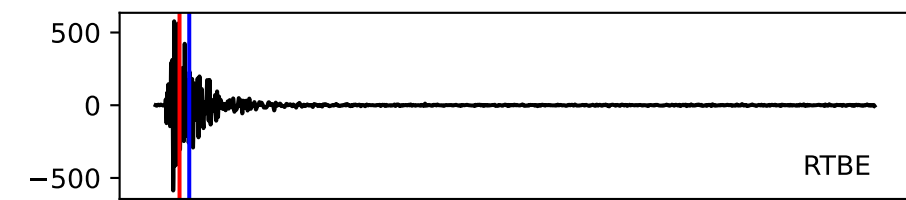

Typ: None - obspyck_20120503113350
Herdzeit (UTC): 2012-04-27 22:33:21
Magnitude (MI): 0.8
Latitude: 47.760 [°] ± 1.69 [km]
Longitude: 12.864 [°] ± 1.19 [km]
Tiefe: 1.3 [km] ± 0.8[km]

22:33:20 22:33:30 22:33:40 22:33:50 22:34:00 22:34:10