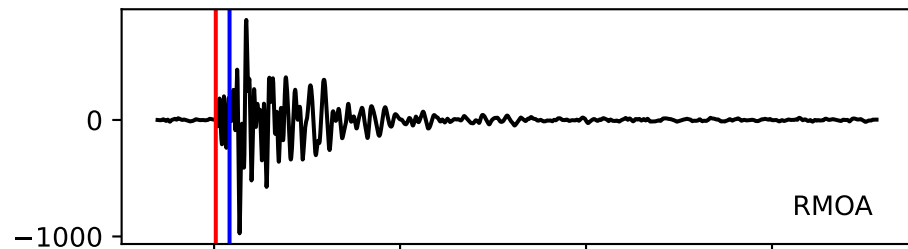

Typ: None - obspyck_20120503114412
Herdzeit (UTC): 2012-04-29 05:20:24
Magnitude (MI): 0.4
Latitude: 47.750 [°] ± 3.39 [km]
Longitude: 12.869 [°] ± 2.04 [km]
Tiefe: 0.5 [km] ± 2.2[km]

05:20:25 05:20:30 05:20:35 05:20:40