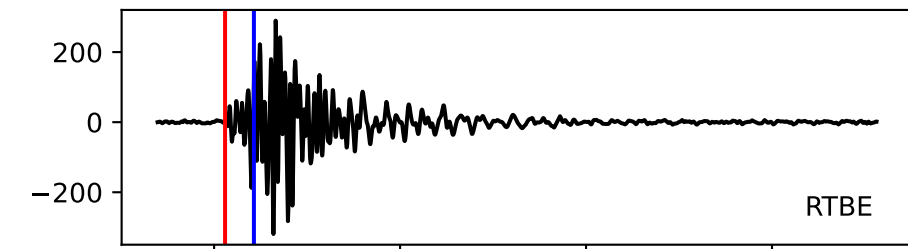

Typ: None - obspyck_20120503114412
Herdzeit (UTC): 2012-04-29 05:20:24
Magnitude (MI): 0.4
Latitude: 47.750 [°] ± 3.39 [km]
Longitude: 12.869 [°] ± 2.04 [km]
Tiefe: 0.5 [km] ± 2.2[km]

05:20:25 05:20:30 05:20:35 05:20:40