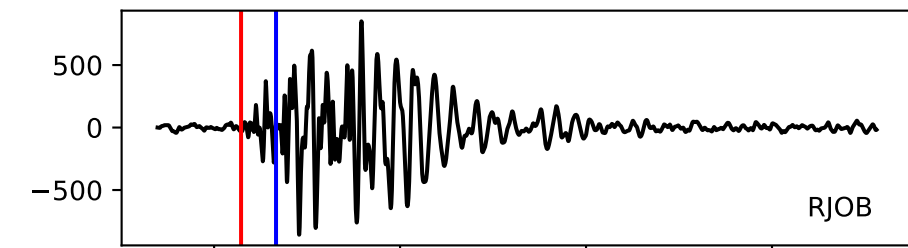

Typ: None - obspyck_20120503114412
Herdzeit (UTC): 2012-04-29 05:20:24
Magnitude (MI): 0.4
Latitude: 47.750 [°] ± 3.39 [km]
Longitude: 12.869 [°] ± 2.04 [km]
Tiefe: 0.5 [km] ± 2.2[km]

05:20:25 05:20:30 05:20:35 05:20:40