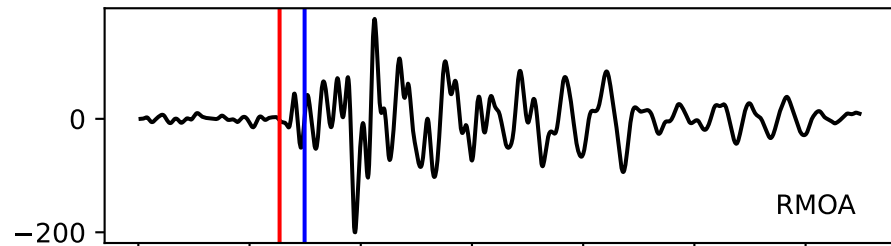

Typ: None - obspyck_20120503120407
Herdzeit (UTC): 2012-04-29 05:27:06
Magnitude (MI): -0.2
Latitude: 47.763 [°] ± 2.53 [km]
Longitude: 12.852 [°] ± 2.50 [km]
Tiefe: -0.1 [km] ± 2.9[km]

05:27:05 05:27:06 05:27:07 05:27:08 05:27:09 05:27:10 05:27:11