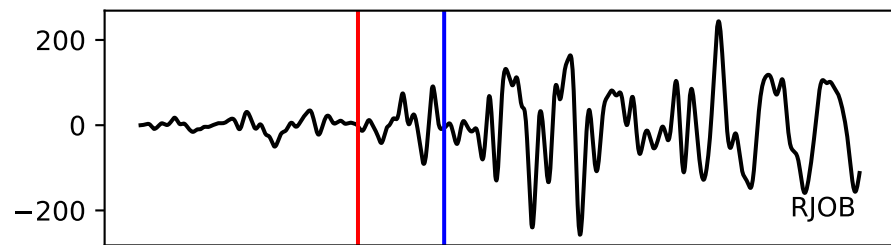

Typ: None - obspyck_20120503120407
Herdzeit (UTC): 2012-04-29 05:27:06
Magnitude (MI): -0.2
Latitude: 47.763 [°] ± 2.53 [km]
Longitude: 12.852 [°] ± 2.50 [km]
Tiefe: -0.1 [km] ± 2.9[km]

05:27:05 05:27:06 05:27:07 05:27:08 05:27:09 05:27:10 05:27:11