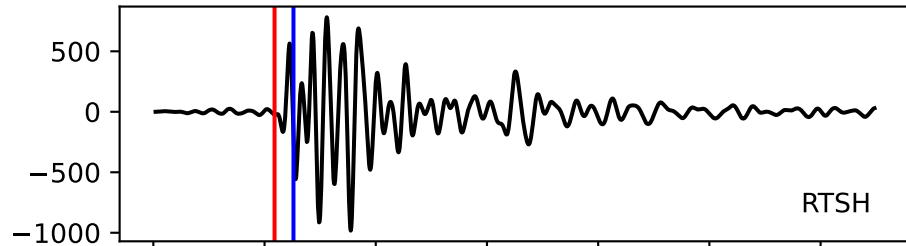

Typ: None - obspyck_20120503120407
Herdzeit (UTC): 2012-04-29 05:27:06
Magnitude (MI): -0.2
Latitude: 47.763 [°] ± 2.53 [km]
Longitude: 12.852 [°] ± 2.50 [km]
Tiefe: -0.1 [km] ± 2.9[km]

05:27:05 05:27:06 05:27:07 05:27:08 05:27:09 05:27:10 05:27:11