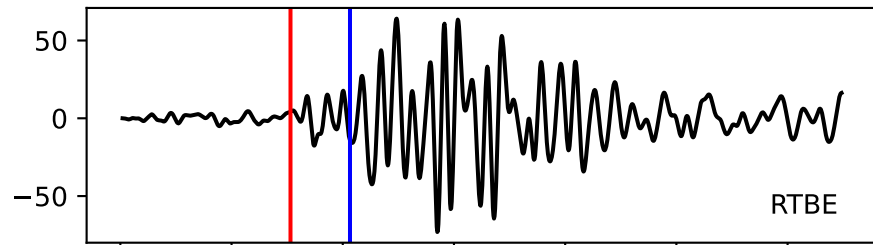

Typ: None - obspyck_20120503120407
Herdzeit (UTC): 2012-04-29 05:27:06
Magnitude (MI): -0.2
Latitude: 47.763 [°] ± 2.53 [km]
Longitude: 12.852 [°] ± 2.50 [km]
Tiefe: -0.1 [km] ± 2.9[km]

05:27:05 05:27:06 05:27:07 05:27:08 05:27:09 05:27:10 05:27:11