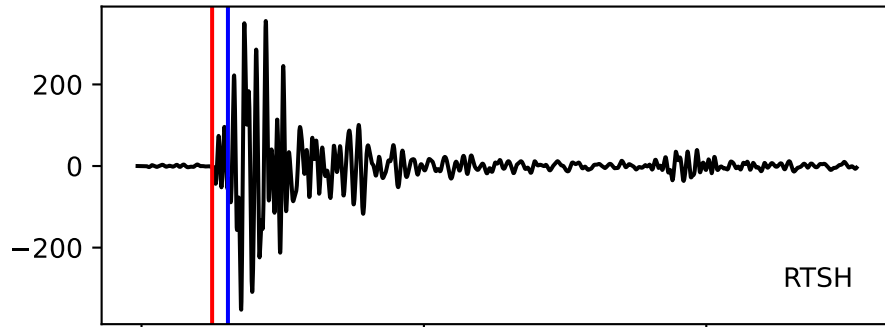

Typ: None - obspyck\_20120509091403  
Herdzeit (UTC): 2012-05-05 01:58:10  
Magnitude (MI): 0.2  
Latitude: 47.766 [°] ± 1.39 [km]  
Longitude: 12.830 [°] ± 1.25 [km]  
Tiefe: -0.2 [km] ± 3.2[km]

01:58:10