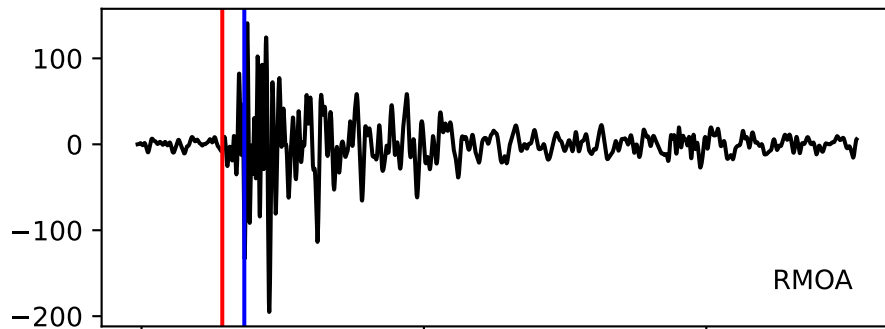

Typ: None - obspyck\_20120509091403  
Herdzeit (UTC): 2012-05-05 01:58:10  
Magnitude (MI): 0.2  
Latitude: 47.766 [°] ± 1.39 [km]  
Longitude: 12.830 [°] ± 1.25 [km]  
Tiefe: -0.2 [km] ± 3.2[km]

01:58:10