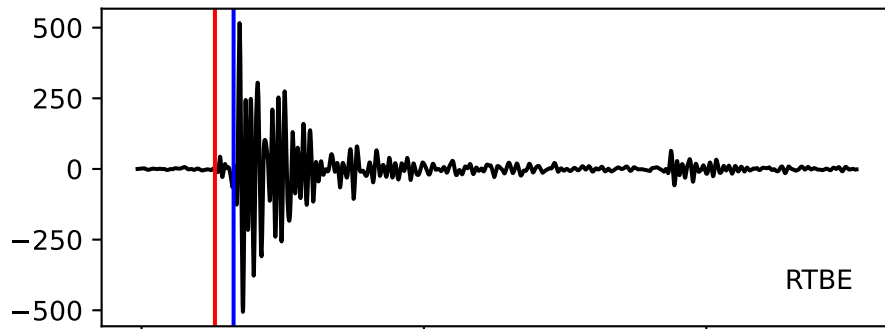

Typ: None - obspyck\_20120509091403  
Herdzeit (UTC): 2012-05-05 01:58:10  
Magnitude (MI): 0.2  
Latitude: 47.766 [°] ± 1.39 [km]  
Longitude: 12.830 [°] ± 1.25 [km]  
Tiefe: -0.2 [km] ± 3.2[km]

01:58:10