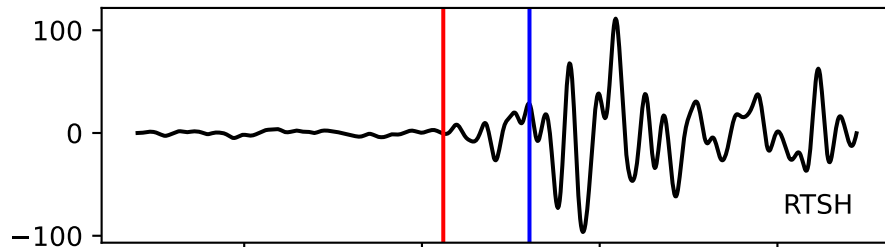

Typ: None - obspyck_20120509094337
Herdzeit (UTC): 2012-05-06 16:36:12
Magnitude (MI): -0.5
Latitude: 47.749 [°] ± 5.01 [km]
Longitude: 12.820 [°] ± 2.36 [km]
Tiefe: -1.2 [km] ± 3.6[km]

36:12.000000
36:13.000000
36:14.000000
36:15.000000