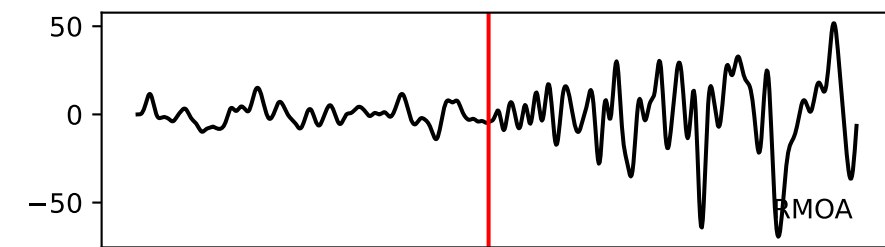

Typ: None - obspyck_20120509094337
Herdzeit (UTC): 2012-05-06 16:36:12
Magnitude (MI): -0.5
Latitude: 47.749 [°] ± 5.01 [km]
Longitude: 12.820 [°] ± 2.36 [km]
Tiefe: -1.2 [km] ± 3.6[km]

36:12.000000
36:13.000000
36:14.000000
36:15.000000