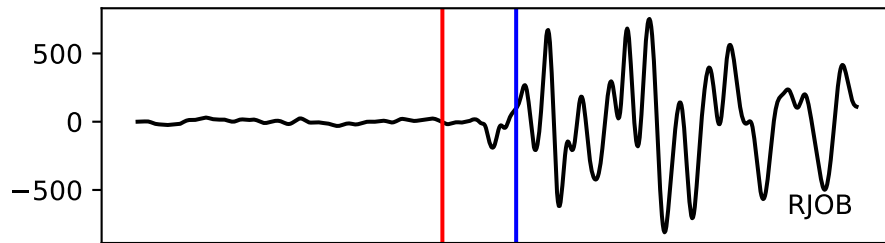

Typ: None - obspyck_20120509094337
Herdzeit (UTC): 2012-05-06 16:36:12
Magnitude (MI): -0.5
Latitude: 47.749 [°] ± 5.01 [km]
Longitude: 12.820 [°] ± 2.36 [km]
Tiefe: -1.2 [km] ± 3.6[km]

36:12.000000
36:13.000000
36:14.000000
36:15.000000