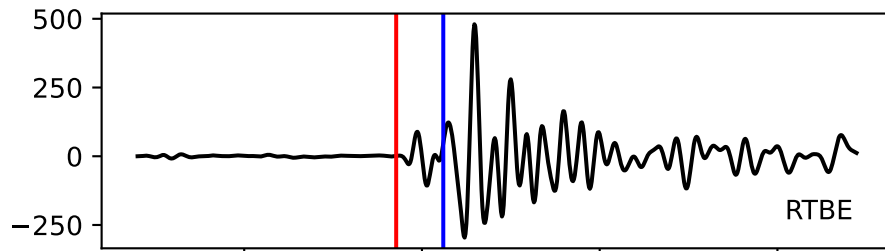

Typ: None - obspyck_20120509094337
Herdzeit (UTC): 2012-05-06 16:36:12
Magnitude (MI): -0.5
Latitude: 47.749 [°] ± 5.01 [km]
Longitude: 12.820 [°] ± 2.36 [km]
Tiefe: -1.2 [km] ± 3.6[km]

36:12.000000
36:13.000000
36:14.000000
36:15.000000