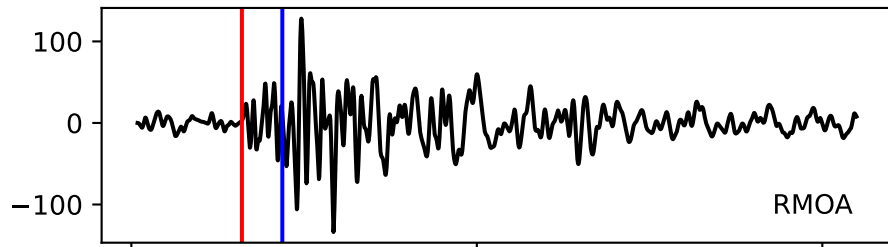

Typ: None - obspyck_20120611153741
Herdzeit (UTC): 2012-05-16 00:42:21
Magnitude (MI): 0.1
Latitude: 47.740 [°] ± 2.20 [km]
Longitude: 12.840 [°] ± 1.18 [km]
Tiefe: 0.2 [km] ± 2.3[km]

00:42:20

00:42:25

00:42:30