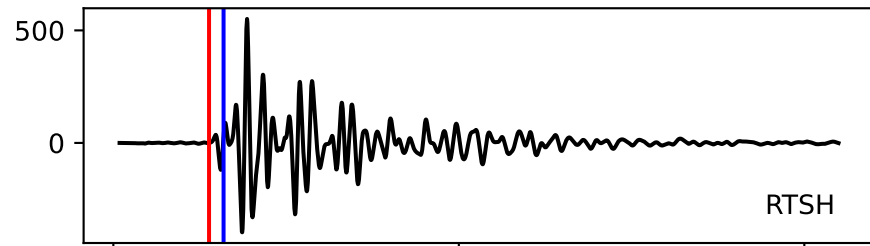

Typ: None - obspyck_20120611153741
Herdzeit (UTC): 2012-05-16 00:42:21
Magnitude (MI): 0.1
Latitude: 47.740 [°] ± 2.20 [km]
Longitude: 12.840 [°] ± 1.18 [km]
Tiefe: 0.2 [km] ± 2.3[km]

00:42:20

00:42:25

00:42:30