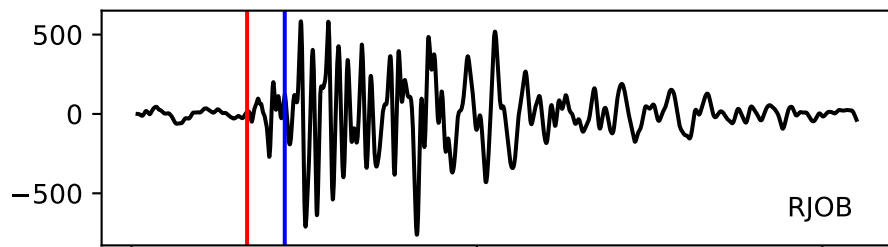

Typ: None - obspyck_20120611153741
Herdzeit (UTC): 2012-05-16 00:42:21
Magnitude (MI): 0.1
Latitude: 47.740 [°] ± 2.20 [km]
Longitude: 12.840 [°] ± 1.18 [km]
Tiefe: 0.2 [km] ± 2.3[km]

00:42:20

00:42:25

00:42:30