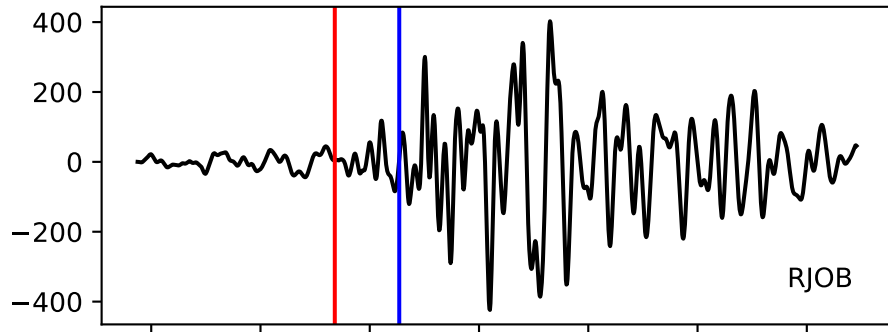

Typ: None - obspyck_20120612125900
Herdzeit (UTC): 2012-05-16 16:23:55
Magnitude (MI): -0.2
Latitude: 47.754 [°] ± 4.93 [km]
Longitude: 12.845 [°] ± 2.67 [km]
Tiefe: 2.2 [km] ± 3.8[km]

16:23:55 16:23:56 16:23:57 16:23:58 16:23:59 16:24:00 16:24:01