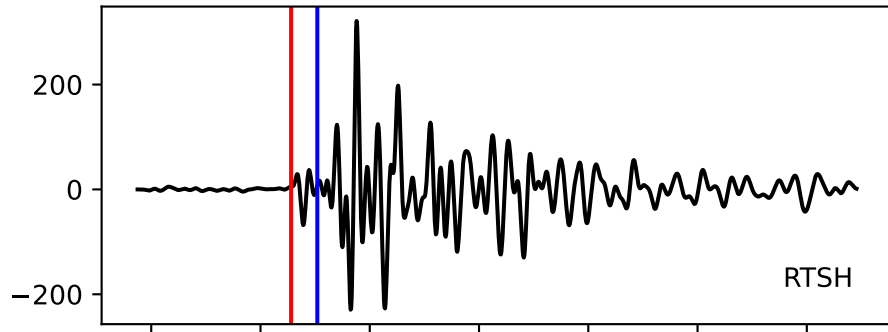

Typ: None - obspyck_20120612125900
Herdzeit (UTC): 2012-05-16 16:23:55
Magnitude (MI): -0.2
Latitude: 47.754 [°] ± 4.93 [km]
Longitude: 12.845 [°] ± 2.67 [km]
Tiefe: 2.2 [km] ± 3.8[km]

16:23:55 16:23:56 16:23:57 16:23:58 16:23:59 16:24:00 16:24:01