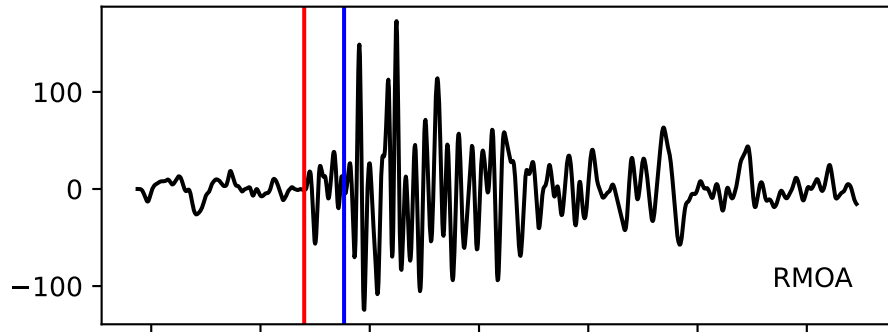

Typ: None - obspyck_20120612125900
Herdzeit (UTC): 2012-05-16 16:23:55
Magnitude (MI): -0.2
Latitude: 47.754 [°] ± 4.93 [km]
Longitude: 12.845 [°] ± 2.67 [km]
Tiefe: 2.2 [km] ± 3.8[km]

16:23:55 16:23:56 16:23:57 16:23:58 16:23:59 16:24:00 16:24:01