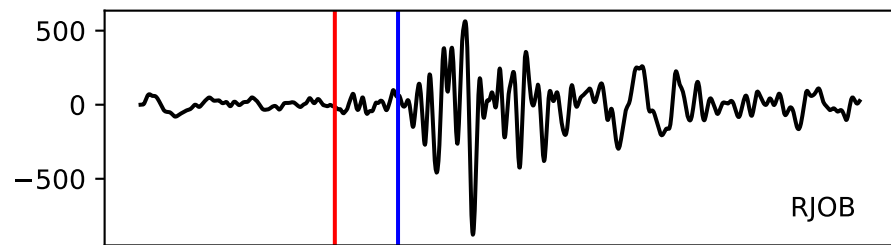

Typ: None - obspyck_20120612130246
Herdzeit (UTC): 2012-05-16 21:23:20
Magnitude (MI): -0.1
Latitude: 47.766 [°] ± 0.78 [km]
Longitude: 12.849 [°] ± 0.60 [km]
Tiefe: 0.2 [km] ± 2.0[km]

21:23:20
21:23:21
21:23:22
21:23:23
21:23:24
21:23:25
21:23:26
21:23:27