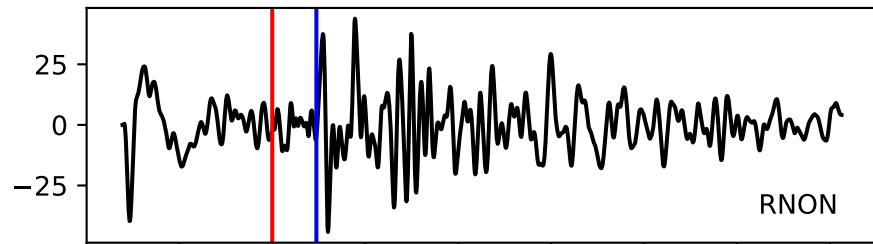

Typ: None - obspyck_20120612130246
Herdzeit (UTC): 2012-05-16 21:23:20
Magnitude (MI): -0.1
Latitude: 47.766 [°] ± 0.78 [km]
Longitude: 12.849 [°] ± 0.60 [km]
Tiefe: 0.2 [km] ± 2.0[km]

21:23:20
21:23:21
21:23:22
21:23:23
21:23:24
21:23:25
21:23:26
21:23:27