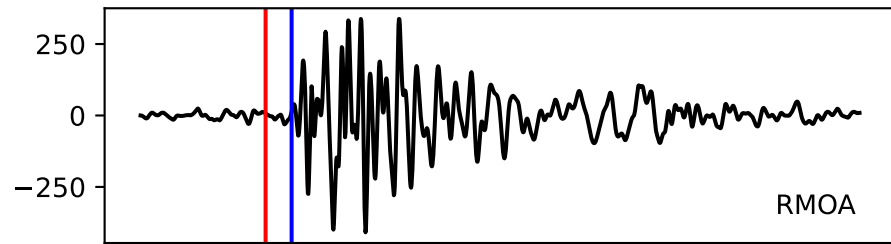

Typ: None - obspyck_20120612130246
Herdzeit (UTC): 2012-05-16 21:23:20
Magnitude (MI): -0.1
Latitude: 47.766 [°] ± 0.78 [km]
Longitude: 12.849 [°] ± 0.60 [km]
Tiefe: 0.2 [km] ± 2.0[km]

21:23:20
21:23:21
21:23:22
21:23:23
21:23:24
21:23:25
21:23:26
21:23:27