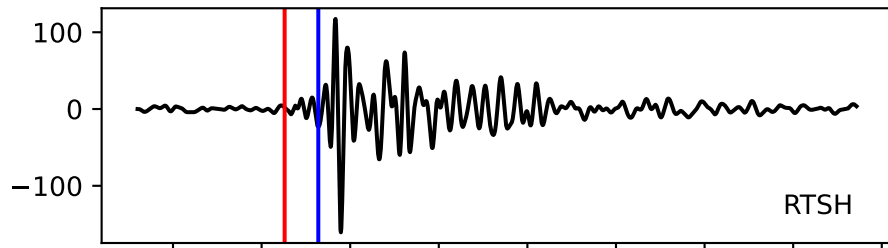

Typ: None - obspyck_20120618071443
Herdzeit (UTC): 2012-05-23 23:12:12
Magnitude (MI): -0.1
Latitude: 47.740 [°] ± 1.76 [km]
Longitude: 12.865 [°] ± 0.91 [km]
Tiefe: 3.1 [km] ± 1.1[km]

23:12:12
23:12:13
23:12:14
23:12:15
23:12:16
23:12:17
23:12:18
23:12:19
23:12:20