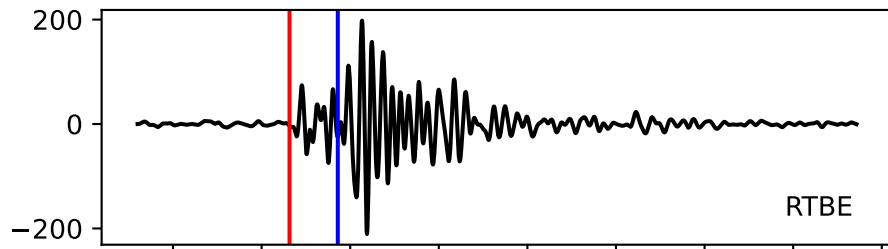

Typ: None - obspyck_20120618071443
Herdzeit (UTC): 2012-05-23 23:12:12
Magnitude (MI): -0.1
Latitude: 47.740 [°] ± 1.76 [km]
Longitude: 12.865 [°] ± 0.91 [km]
Tiefe: 3.1 [km] ± 1.1[km]

23:12:12
23:12:13
23:12:14
23:12:15
23:12:16
23:12:17
23:12:18
23:12:19
23:12:20