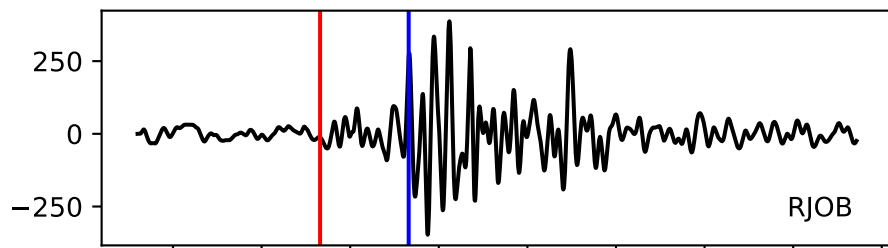

Typ: None - obspyck_20120618071443
Herdzeit (UTC): 2012-05-23 23:12:12
Magnitude (MI): -0.1
Latitude: 47.740 [°] ± 1.76 [km]
Longitude: 12.865 [°] ± 0.91 [km]
Tiefe: 3.1 [km] ± 1.1[km]

23:12:12
23:12:13
23:12:14
23:12:15
23:12:16
23:12:17
23:12:18
23:12:19
23:12:20