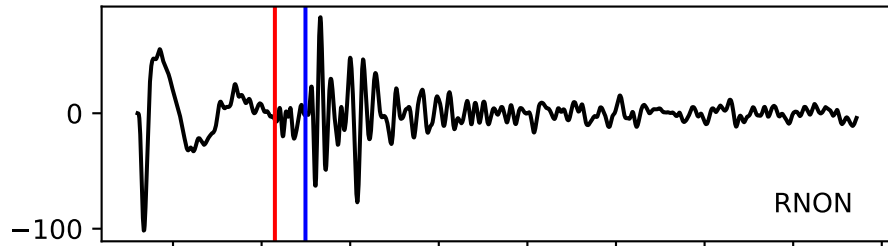

Typ: None - obspyck_20120618071443
Herdzeit (UTC): 2012-05-23 23:12:12
Magnitude (MI): -0.1
Latitude: 47.740 [°] ± 1.76 [km]
Longitude: 12.865 [°] ± 0.91 [km]
Tiefe: 3.1 [km] ± 1.1[km]

23:12:12
23:12:13
23:12:14
23:12:15
23:12:16
23:12:17
23:12:18
23:12:19
23:12:20