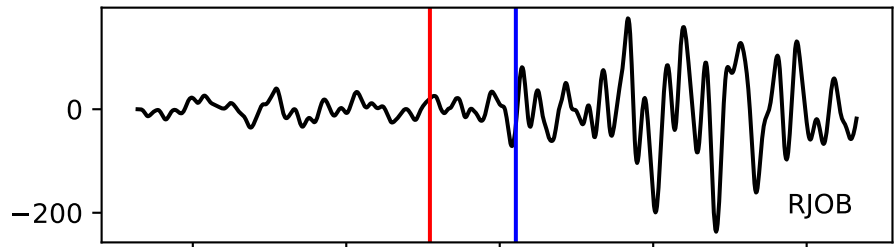

Typ: None - obspyck_20120618081135
Herdzeit (UTC): 2012-05-28 06:06:14
Magnitude (MI): -0.4
Latitude: 47.746 [°] ± 2.82 [km]
Longitude: 12.851 [°] ± 1.59 [km]
Tiefe: 1.6 [km] ± 2.5[km]

06:06:14 06:06:15 06:06:16 06:06:17 06:06:18