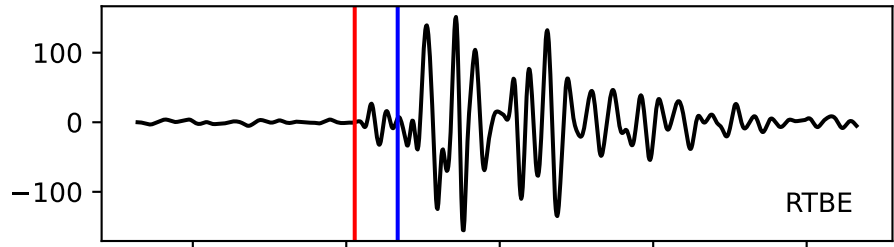

Typ: None - obspyck_20120618081135
Herdzeit (UTC): 2012-05-28 06:06:14
Magnitude (MI): -0.4
Latitude: 47.746 [°] ± 2.82 [km]
Longitude: 12.851 [°] ± 1.59 [km]
Tiefe: 1.6 [km] ± 2.5[km]

06:06:14 06:06:15 06:06:16 06:06:17 06:06:18