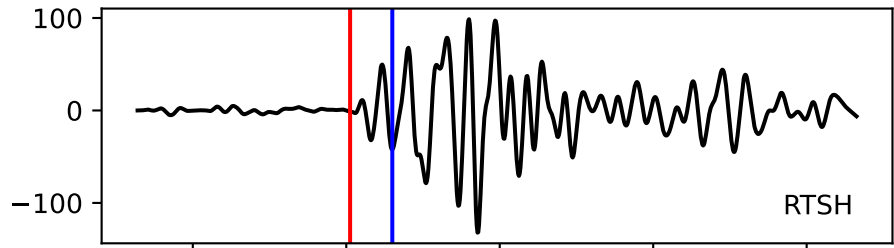

Typ: None - obspyck_20120618081135
Herdzeit (UTC): 2012-05-28 06:06:14
Magnitude (MI): -0.4
Latitude: 47.746 [°] ± 2.82 [km]
Longitude: 12.851 [°] ± 1.59 [km]
Tiefe: 1.6 [km] ± 2.5[km]

06:06:14 06:06:15 06:06:16 06:06:17 06:06:18