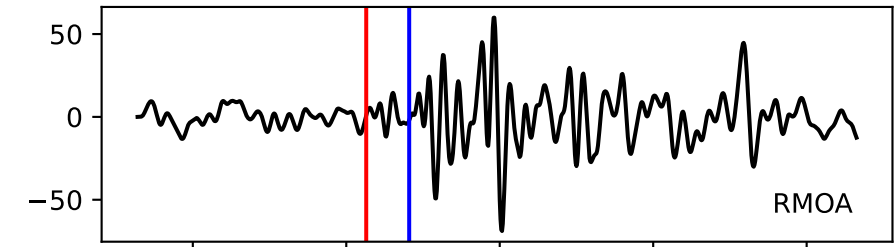

Typ: None - obspyck_20120618081135
Herdzeit (UTC): 2012-05-28 06:06:14
Magnitude (MI): -0.4
Latitude: 47.746 [°] ± 2.82 [km]
Longitude: 12.851 [°] ± 1.59 [km]
Tiefe: 1.6 [km] ± 2.5[km]

06:06:14 06:06:15 06:06:16 06:06:17 06:06:18