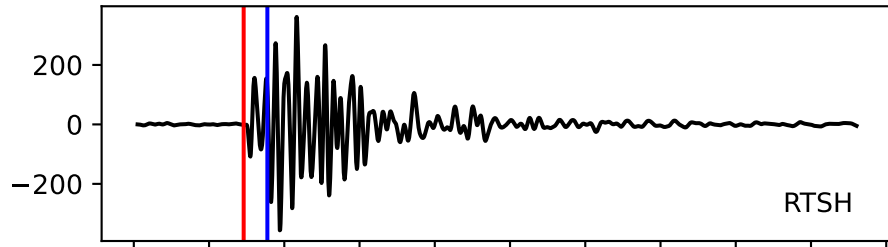

Typ: None - obspyck_20120620073042
Herdzeit (UTC): 2012-06-09 09:27:07
Magnitude (MI): 0.0
Latitude: 47.748 [°] ± 0.62 [km]
Longitude: 12.865 [°] ± 0.63 [km]
Tiefe: 2.0 [km] ± 1.3[km]

09:27:06
09:27:07
09:27:08
09:27:09
09:27:10
09:27:11
09:27:12
09:27:13
09:27:14
09:27:15
09:27:16