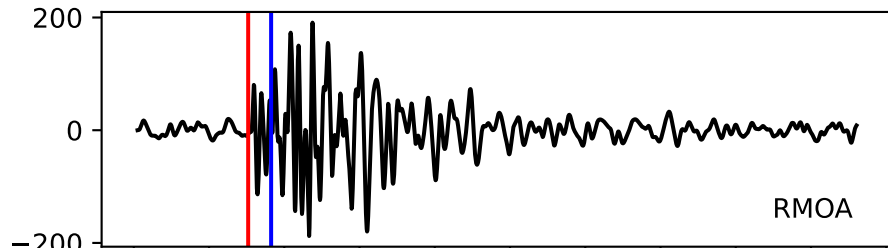

Typ: None - obspyck_20120620073042
Herdzeit (UTC): 2012-06-09 09:27:07
Magnitude (MI): 0.0
Latitude: 47.748 [°] ± 0.62 [km]
Longitude: 12.865 [°] ± 0.63 [km]
Tiefe: 2.0 [km] ± 1.3[km]

09:27:06
09:27:07
09:27:08
09:27:09
09:27:10
09:27:11
09:27:12
09:27:13
09:27:14
09:27:15
09:27:16