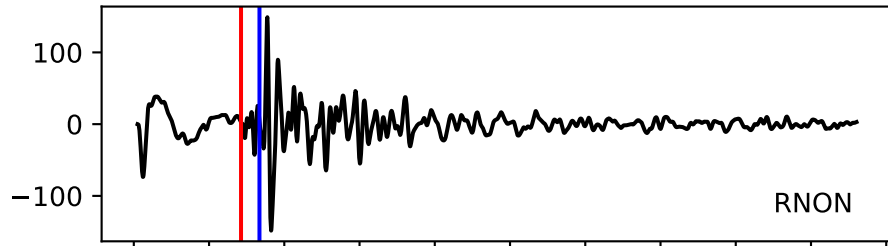

Typ: None - obspyck_20120620073042
Herdzeit (UTC): 2012-06-09 09:27:07
Magnitude (MI): 0.0
Latitude: 47.748 [°] ± 0.62 [km]
Longitude: 12.865 [°] ± 0.63 [km]
Tiefe: 2.0 [km] ± 1.3[km]

09:27:06
09:27:07
09:27:08
09:27:09
09:27:10
09:27:11
09:27:12
09:27:13
09:27:14
09:27:15
09:27:16