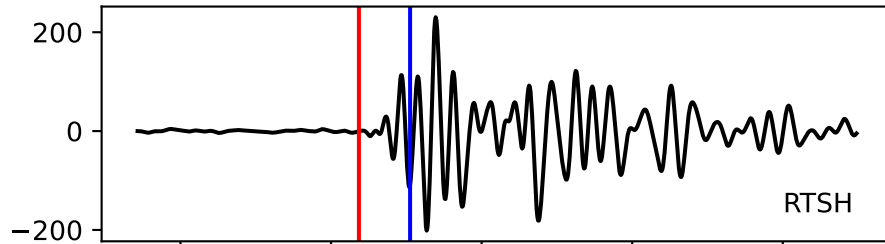

Typ: None - obspyck_20120620093135
Herdzeit (UTC): 2012-06-10 09:13:32
Magnitude (MI): -0.4
Latitude: 47.744 [°] ± 4.38 [km]
Longitude: 12.843 [°] ± 1.96 [km]
Tiefe: -0.8 [km] ± 2.3[km]

09:13:32 09:13:33 09:13:34 09:13:35 09:13:36