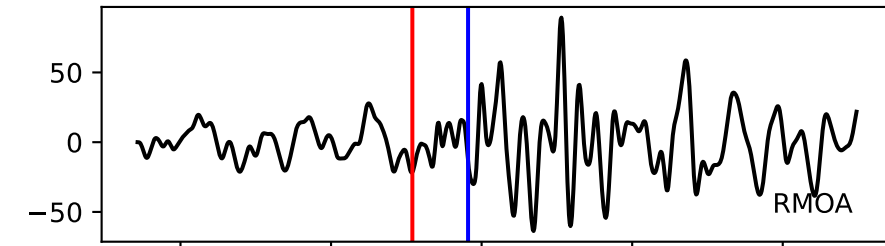

Typ: None - obspyck_20120620093135
Herdzeit (UTC): 2012-06-10 09:13:32
Magnitude (MI): -0.4
Latitude: 47.744 [°] ± 4.38 [km]
Longitude: 12.843 [°] ± 1.96 [km]
Tiefe: -0.8 [km] ± 2.3[km]

09:13:32 09:13:33 09:13:34 09:13:35 09:13:36