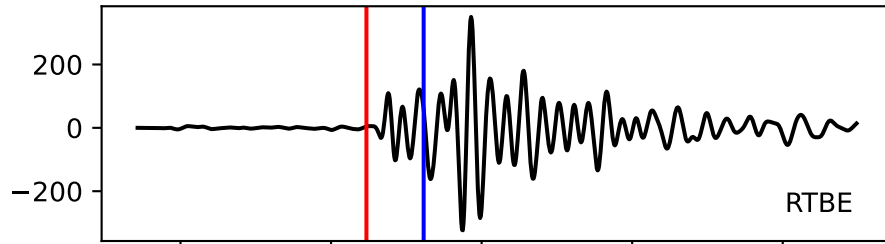

Typ: None - obspyck_20120620093135
Herdzeit (UTC): 2012-06-10 09:13:32
Magnitude (MI): -0.4
Latitude: 47.744 [°] ± 4.38 [km]
Longitude: 12.843 [°] ± 1.96 [km]
Tiefe: -0.8 [km] ± 2.3[km]

09:13:32 09:13:33 09:13:34 09:13:35 09:13:36