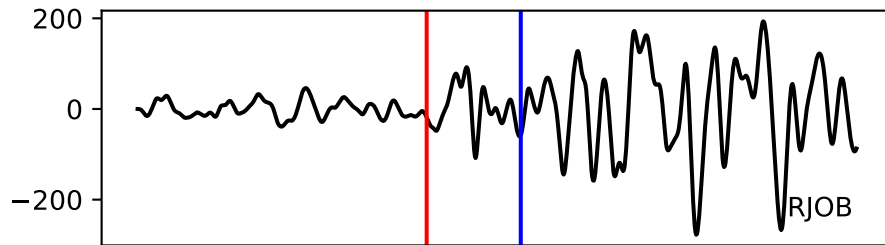

Typ: None - obspyck_20120620093135
Herdzeit (UTC): 2012-06-10 09:13:32
Magnitude (MI): -0.4
Latitude: 47.744 [°] ± 4.38 [km]
Longitude: 12.843 [°] ± 1.96 [km]
Tiefe: -0.8 [km] ± 2.3[km]

09:13:32 09:13:33 09:13:34 09:13:35 09:13:36