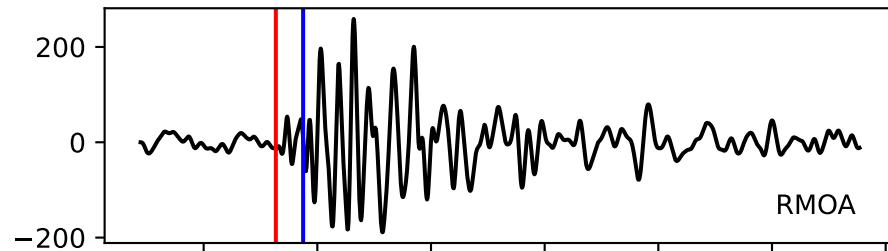

Typ: None - obspyck_20120622105256
Herdzeit (UTC): 2012-06-13 03:35:22
Magnitude (MI): -0.2
Latitude: 47.756 [°] ± 0.76 [km]
Longitude: 12.854 [°] ± 0.48 [km]
Tiefe: -0.0 [km] ± 0.8[km]

03:35:22 03:35:23 03:35:24 03:35:25 03:35:26 03:35:27 03:35:28