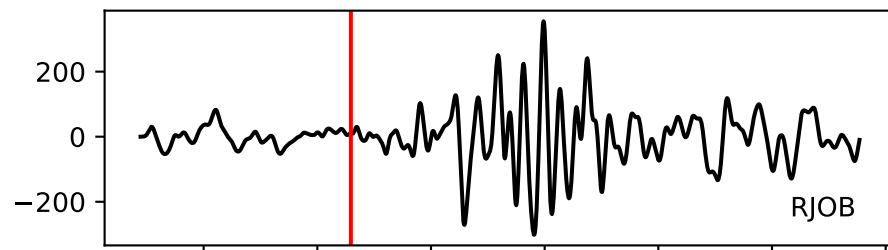

Typ: None - obspyck_20120622105256
Herdzeit (UTC): 2012-06-13 03:35:22
Magnitude (MI): -0.2
Latitude: 47.756 [°] ± 0.76 [km]
Longitude: 12.854 [°] ± 0.48 [km]
Tiefe: -0.0 [km] ± 0.8[km]

03:35:22 03:35:23 03:35:24 03:35:25 03:35:26 03:35:27 03:35:28