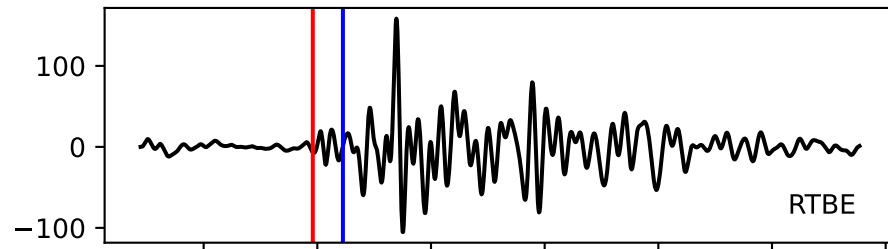

Typ: None - obspyck_20120622105256
Herdzeit (UTC): 2012-06-13 03:35:22
Magnitude (MI): -0.2
Latitude: 47.756 [°] ± 0.76 [km]
Longitude: 12.854 [°] ± 0.48 [km]
Tiefe: -0.0 [km] ± 0.8[km]

03:35:22 03:35:23 03:35:24 03:35:25 03:35:26 03:35:27 03:35:28