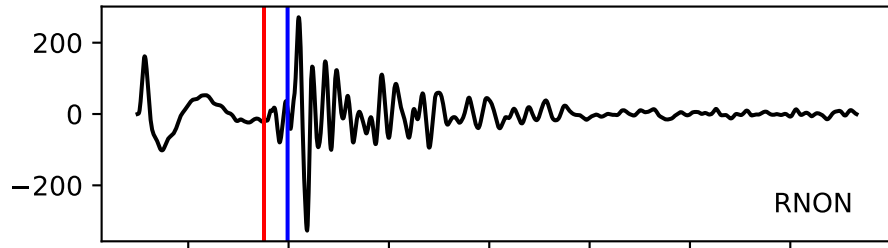

Typ: None - obspyck_20120622123245
Herdzeit (UTC): 2012-06-16 15:08:32
Magnitude (MI): -0.2
Latitude: 47.752 [°] ± 1.22 [km]
Longitude: 12.872 [°] ± 1.61 [km]
Tiefe: -1.0 [km] ± 3.0[km]

15:08:32 15:08:33 15:08:34 15:08:35 15:08:36 15:08:37 15:08:38 15:08:39