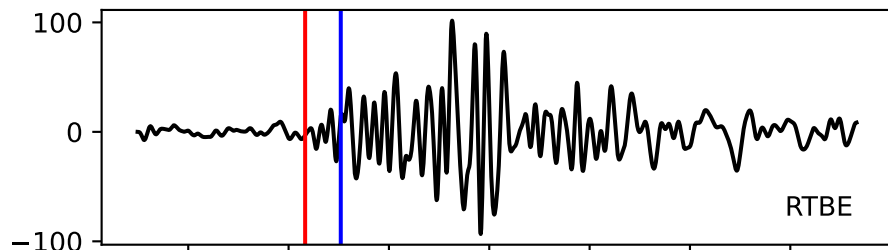

Typ: None - obspyck_20120622123245
Herdzeit (UTC): 2012-06-16 15:08:32
Magnitude (MI): -0.2
Latitude: 47.752 [°] ± 1.22 [km]
Longitude: 12.872 [°] ± 1.61 [km]
Tiefe: -1.0 [km] ± 3.0[km]

15:08:32 15:08:33 15:08:34 15:08:35 15:08:36 15:08:37 15:08:38 15:08:39