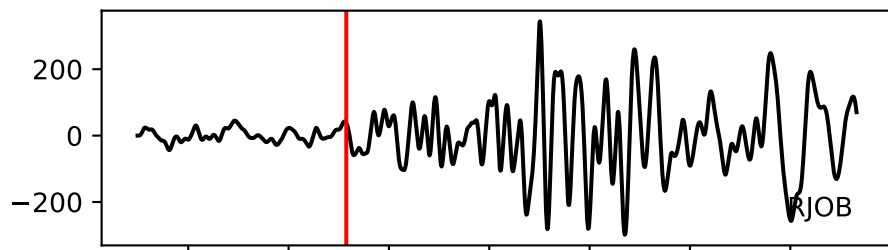

Typ: None - obspyck_20120622123245
Herdzeit (UTC): 2012-06-16 15:08:32
Magnitude (MI): -0.2
Latitude: 47.752 [°] ± 1.22 [km]
Longitude: 12.872 [°] ± 1.61 [km]
Tiefe: -1.0 [km] ± 3.0[km]

15:08:32 15:08:33 15:08:34 15:08:35 15:08:36 15:08:37 15:08:38 15:08:39