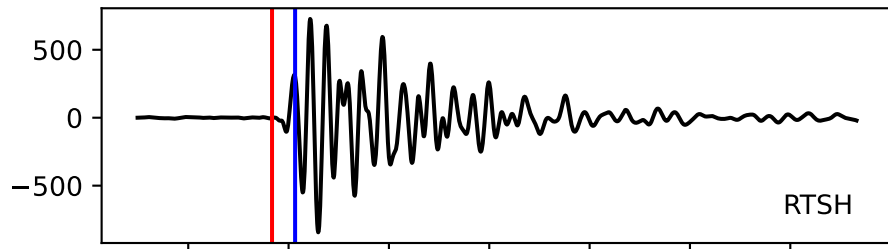

Typ: None - obspyck_20120622123245
Herdzeit (UTC): 2012-06-16 15:08:32
Magnitude (MI): -0.2
Latitude: 47.752 [°] ± 1.22 [km]
Longitude: 12.872 [°] ± 1.61 [km]
Tiefe: -1.0 [km] ± 3.0[km]

15:08:32 15:08:33 15:08:34 15:08:35 15:08:36 15:08:37 15:08:38 15:08:39