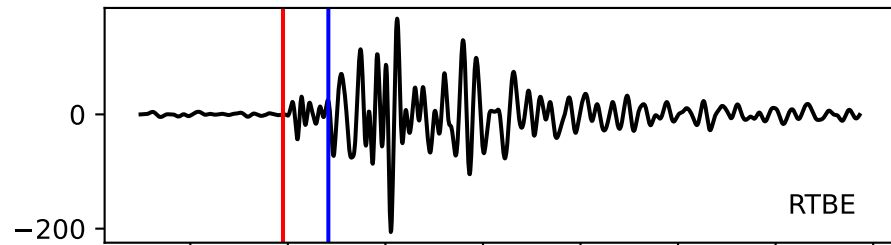

Typ: None - obspyck\_20120622124550  
Herdzeit (UTC): 2012-06-17 03:42:55  
Magnitude (MI): -0.1  
Latitude: 47.763 [°] ± 2.26 [km]  
Longitude: 12.847 [°] ± 1.15 [km]  
Tiefe: 0.0 [km] ± 1.9[km]

03:42:55  
03:42:56  
03:42:57  
03:42:58  
03:42:59  
03:43:00  
03:43:01  
03:43:02