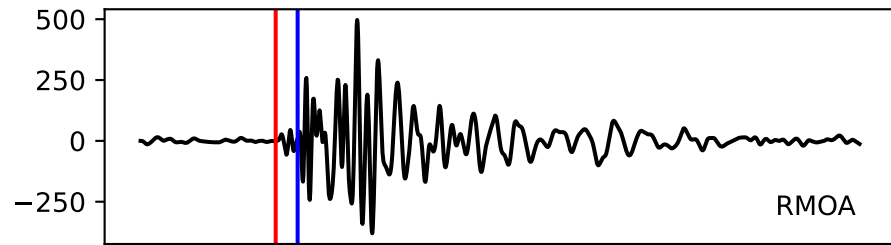

Typ: None - obspyck\_20120622124550  
Herdzeit (UTC): 2012-06-17 03:42:55  
Magnitude (MI): -0.1  
Latitude: 47.763 [°] ± 2.26 [km]  
Longitude: 12.847 [°] ± 1.15 [km]  
Tiefe: 0.0 [km] ± 1.9[km]

03:42:55  
03:42:56  
03:42:57  
03:42:58  
03:42:59  
03:43:00  
03:43:01  
03:43:02