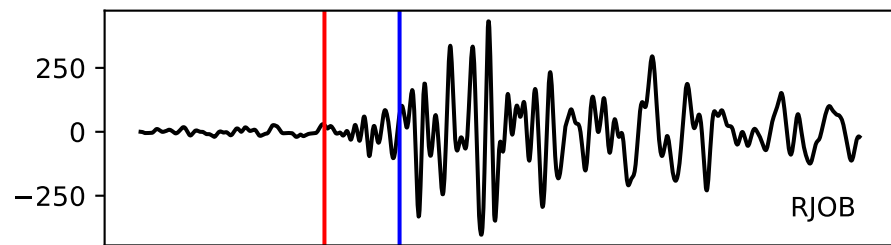

Typ: None - obspyck\_20120622124550  
Herdzeit (UTC): 2012-06-17 03:42:55  
Magnitude (MI): -0.1  
Latitude: 47.763 [°] ± 2.26 [km]  
Longitude: 12.847 [°] ± 1.15 [km]  
Tiefe: 0.0 [km] ± 1.9[km]

03:42:55  
03:42:56  
03:42:57  
03:42:58  
03:42:59  
03:43:00  
03:43:01  
03:43:02