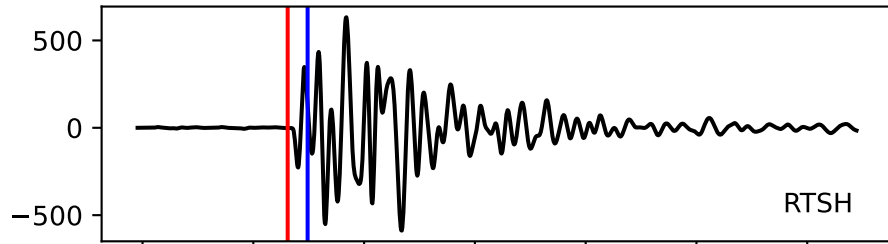

Typ: None - obspyck_20120622130657
Herdzeit (UTC): 2012-06-17 08:26:03
Magnitude (MI): -0.2
Latitude: 47.763 [°] ± 0.84 [km]
Longitude: 12.858 [°] ± 0.65 [km]
Tiefe: 1.1 [km] ± 3.2[km]

08:26:03 08:26:04 08:26:05 08:26:06 08:26:07 08:26:08 08:26:09