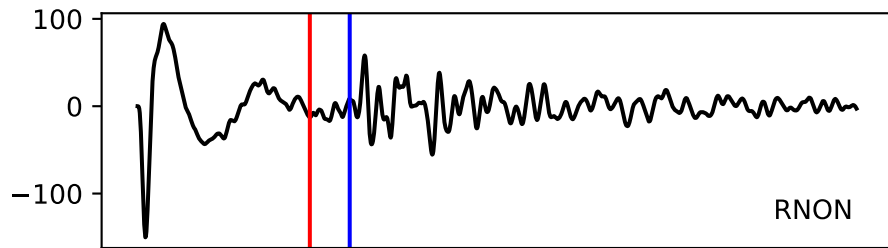

Typ: None - obspyck_20120622130657
Herdzeit (UTC): 2012-06-17 08:26:03
Magnitude (MI): -0.2
Latitude: 47.763 [°] ± 0.84 [km]
Longitude: 12.858 [°] ± 0.65 [km]
Tiefe: 1.1 [km] ± 3.2[km]

08:26:03 08:26:04 08:26:05 08:26:06 08:26:07 08:26:08 08:26:09