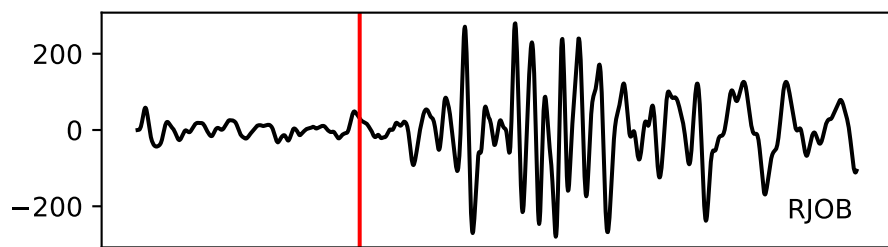

Typ: None - obspyck_20120622130657
Herdzeit (UTC): 2012-06-17 08:26:03
Magnitude (MI): -0.2
Latitude: 47.763 [°] ± 0.84 [km]
Longitude: 12.858 [°] ± 0.65 [km]
Tiefe: 1.1 [km] ± 3.2[km]

08:26:03 08:26:04 08:26:05 08:26:06 08:26:07 08:26:08 08:26:09