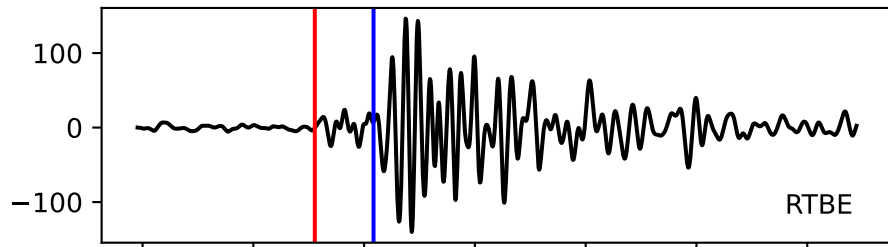

Typ: None - obspyck_20120622130657
Herdzeit (UTC): 2012-06-17 08:26:03
Magnitude (MI): -0.2
Latitude: 47.763 [°] ± 0.84 [km]
Longitude: 12.858 [°] ± 0.65 [km]
Tiefe: 1.1 [km] ± 3.2[km]

08:26:03 08:26:04 08:26:05 08:26:06 08:26:07 08:26:08 08:26:09