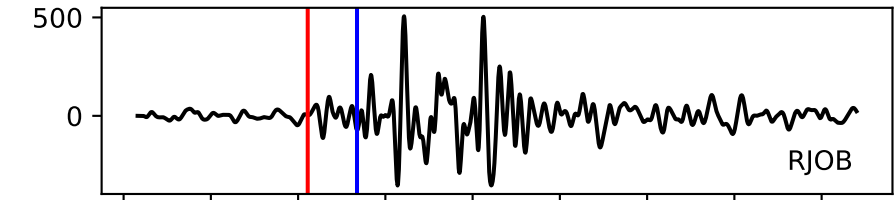

Typ: None - obspyck_20120625084802
Herdzeit (UTC): 2012-06-21 01:27:11
Magnitude (MI): -0.1
Latitude: 47.746 [°] ± 1.77 [km]
Longitude: 12.867 [°] ± 1.62 [km]
Tiefe: 1.2 [km] ± 3.1[km]

01:27:10 01:27:11 01:27:12 01:27:13 01:27:14 01:27:15 01:27:16 01:27:17 01:27:18