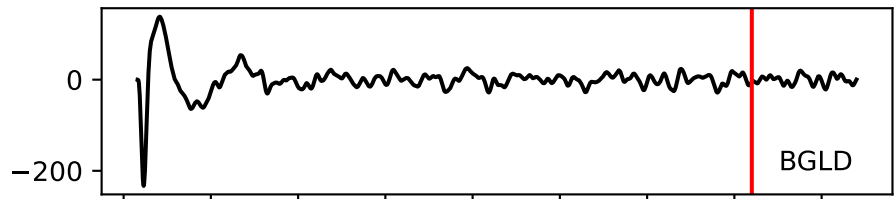

Typ: None - obspyck_20120625084802
Herdzeit (UTC): 2012-06-21 01:27:11
Magnitude (MI): -0.1
Latitude: 47.746 [°] ± 1.77 [km]
Longitude: 12.867 [°] ± 1.62 [km]
Tiefe: 1.2 [km] ± 3.1[km]

01:27:10 01:27:11 01:27:12 01:27:13 01:27:14 01:27:15 01:27:16 01:27:17 01:27:18