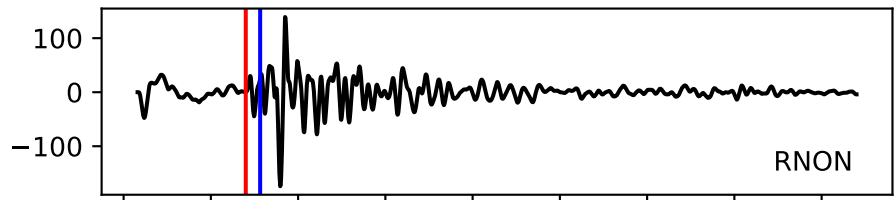

Typ: None - obspyck_20120625084802
Herdzeit (UTC): 2012-06-21 01:27:11
Magnitude (MI): -0.1
Latitude: 47.746 [°] ± 1.77 [km]
Longitude: 12.867 [°] ± 1.62 [km]
Tiefe: 1.2 [km] ± 3.1[km]

01:27:10 01:27:11 01:27:12 01:27:13 01:27:14 01:27:15 01:27:16 01:27:17 01:27:18