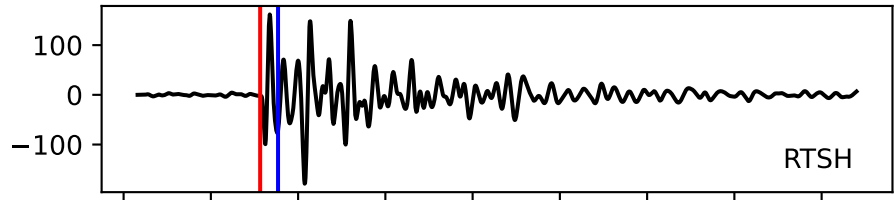

Typ: None - obspyck_20120625084802
Herdzeit (UTC): 2012-06-21 01:27:11
Magnitude (MI): -0.1
Latitude: 47.746 [°] ± 1.77 [km]
Longitude: 12.867 [°] ± 1.62 [km]
Tiefe: 1.2 [km] ± 3.1[km]

01:27:10 01:27:11 01:27:12 01:27:13 01:27:14 01:27:15 01:27:16 01:27:17 01:27:18