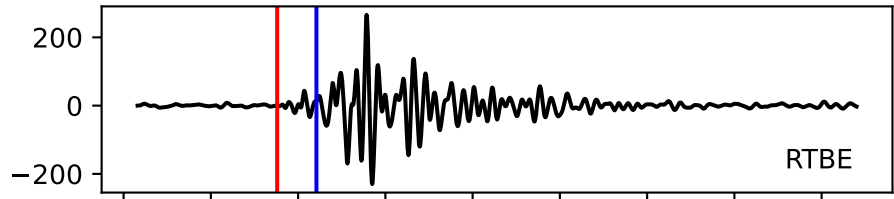

Typ: None - obspyck_20120625084802
Herdzeit (UTC): 2012-06-21 01:27:11
Magnitude (MI): -0.1
Latitude: 47.746 [°] ± 1.77 [km]
Longitude: 12.867 [°] ± 1.62 [km]
Tiefe: 1.2 [km] ± 3.1[km]

01:27:10 01:27:11 01:27:12 01:27:13 01:27:14 01:27:15 01:27:16 01:27:17 01:27:18