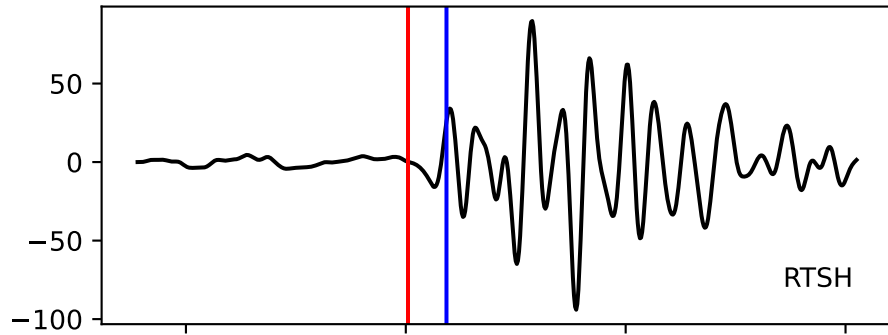

Typ: None - obspyck_20120625085304
Herdzeit (UTC): 2012-06-21 03:11:32
Magnitude (MI): -0.7
Latitude: 47.744 [°] ± 3.27 [km]
Longitude: 12.850 [°] ± 1.98 [km]
Tiefe: 0.8 [km] ± 3.3[km]

11:32.000000 11:33.000000 11:34.000000 11:35.000000