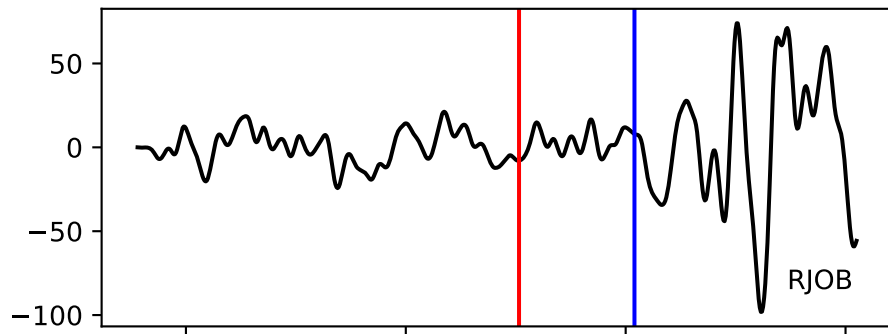

Typ: None - obspyck_20120625085304
Herdzeit (UTC): 2012-06-21 03:11:32
Magnitude (MI): -0.7
Latitude: 47.744 [°] ± 3.27 [km]
Longitude: 12.850 [°] ± 1.98 [km]
Tiefe: 0.8 [km] ± 3.3[km]

11:32.000000 11:33.000000 11:34.000000 11:35.000000