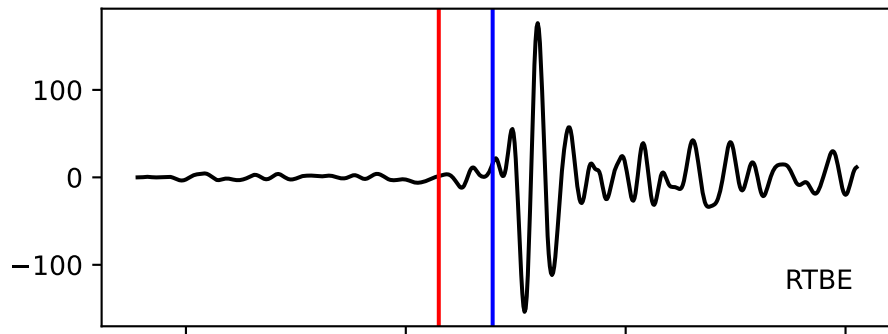

Typ: None - obspyck_20120625085304
Herdzeit (UTC): 2012-06-21 03:11:32
Magnitude (MI): -0.7
Latitude: 47.744 [°] ± 3.27 [km]
Longitude: 12.850 [°] ± 1.98 [km]
Tiefe: 0.8 [km] ± 3.3[km]

11:32.000000 11:33.000000 11:34.000000 11:35.000000