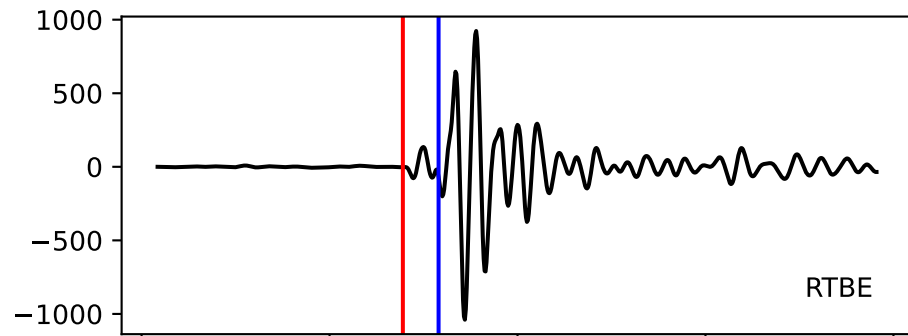

Typ: None - obspyck_20120625091244
Herdzeit (UTC): 2012-06-21 18:23:44
Magnitude (MI): -0.5
Latitude: 47.743 [°] ± 2.85 [km]
Longitude: 12.825 [°] ± 1.38 [km]
Tiefe: -0.8 [km] ± 2.5[km]

23:43.000000 23:44.000000 23:45.000000 23:46.000000 23:47.000000