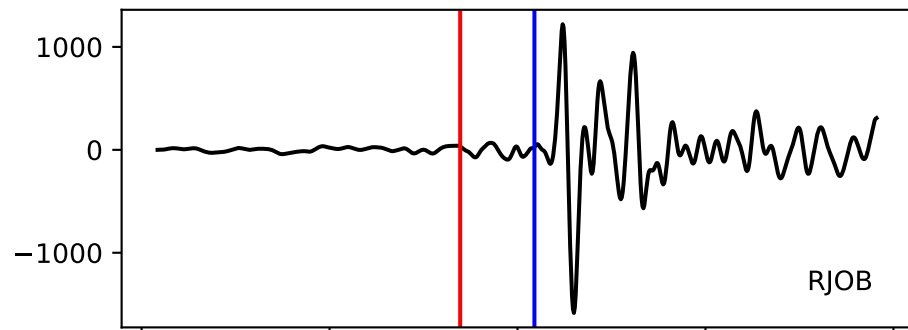

Typ: None - obspyck_20120625091244
Herdzeit (UTC): 2012-06-21 18:23:44
Magnitude (MI): -0.5
Latitude: 47.743 [°] ± 2.85 [km]
Longitude: 12.825 [°] ± 1.38 [km]
Tiefe: -0.8 [km] ± 2.5[km]

23:43.000000 23:44.000000 23:45.000000 23:46.000000 23:47.000000