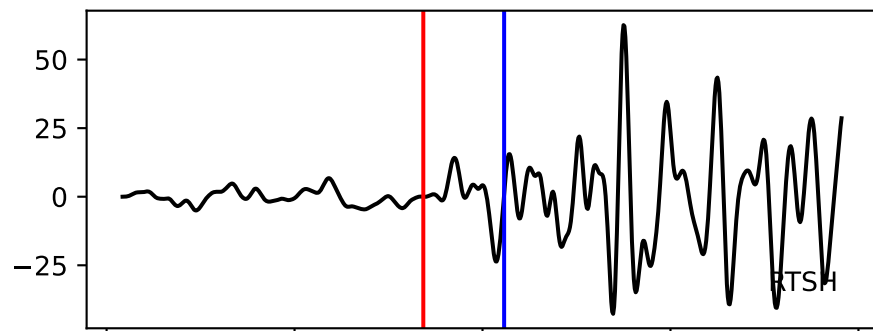

Typ: None - obspyck_20120625091244
Herdzeit (UTC): 2012-06-21 18:23:44
Magnitude (MI): -0.5
Latitude: 47.743 [°] ± 2.85 [km]
Longitude: 12.825 [°] ± 1.38 [km]
Tiefe: -0.8 [km] ± 2.5[km]

23:43.000000 23:44.000000 23:45.000000 23:46.000000 23:47.000000