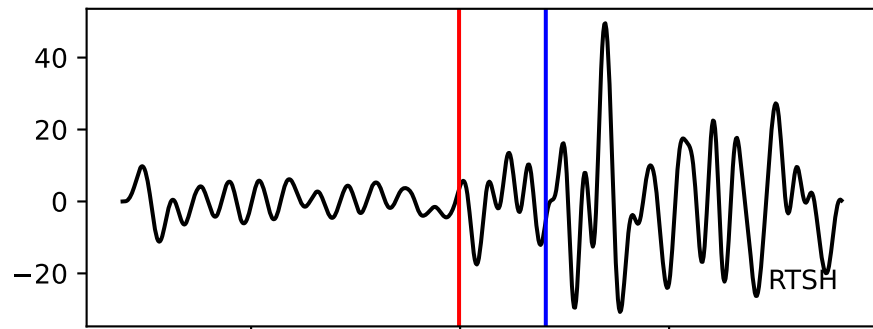

Typ: None - obspyck_20120625092937
Herdzeit (UTC): 2012-06-22 02:21:58
Magnitude (MI): -0.6
Latitude: 47.744 [°] ± 2.86 [km]
Longitude: 12.826 [°] ± 1.40 [km]
Tiefe: -0.9 [km] ± 2.6[km]

21:58.000000
21:59.000000
22:00.000000