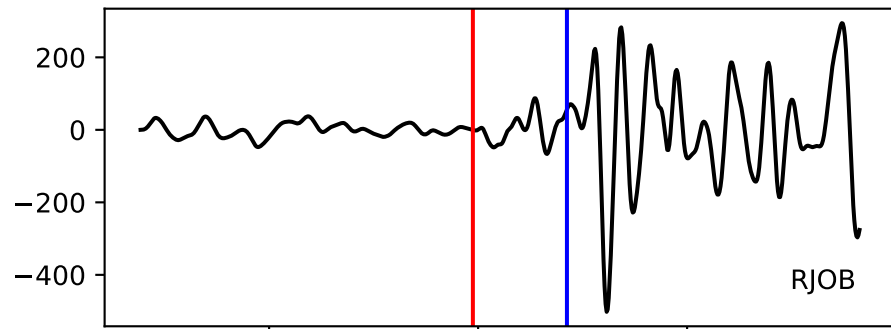

Typ: None - obspyck_20120625092937
Herdzeit (UTC): 2012-06-22 02:21:58
Magnitude (MI): -0.6
Latitude: 47.744 [°] ± 2.86 [km]
Longitude: 12.826 [°] ± 1.40 [km]
Tiefe: -0.9 [km] ± 2.6[km]

21:58.000000
21:59.000000
22:00.000000