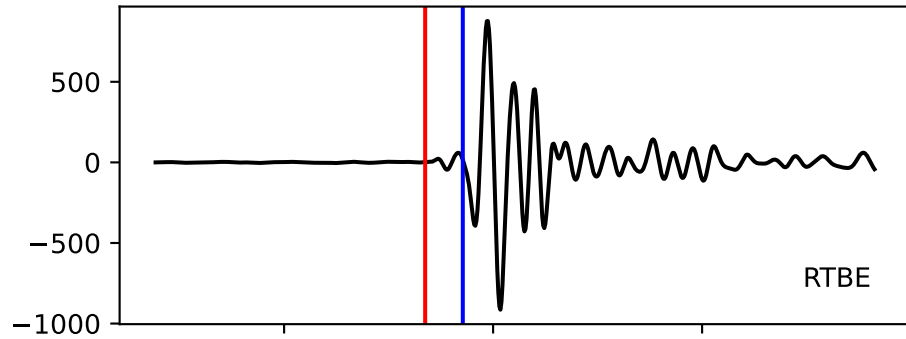

Typ: None - obspyck_20120625092937
Herdzeit (UTC): 2012-06-22 02:21:58
Magnitude (MI): -0.6
Latitude: 47.744 [°] ± 2.86 [km]
Longitude: 12.826 [°] ± 1.40 [km]
Tiefe: -0.9 [km] ± 2.6[km]

21:58.000000
21:59.000000
22:00.000000