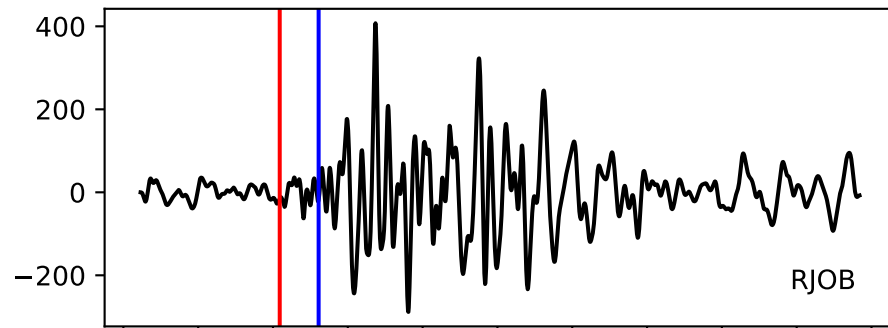

Typ: None - obspyck\_20120629103350  
Herdzeit (UTC): 2012-06-29 01:47:00  
Magnitude (MI): 0.0  
Latitude: 47.760 [°] ± 2.91 [km]  
Longitude: 12.851 [°] ± 2.06 [km]  
Tiefe: 1.2 [km] ± 3.3[km]

01:46:59  
01:47:00  
01:47:01  
01:47:02  
01:47:03  
01:47:04  
01:47:05  
01:47:06  
01:47:07  
01:47:08  
01:47:09