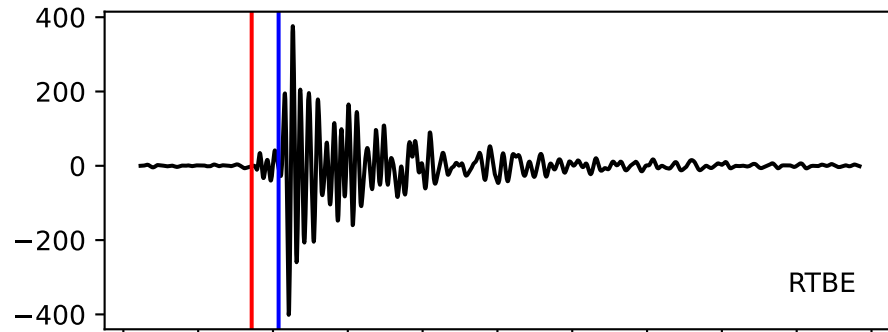

Typ: None - obspyck\_20120629103350  
Herdzeit (UTC): 2012-06-29 01:47:00  
Magnitude (MI): 0.0  
Latitude: 47.760 [°] ± 2.91 [km]  
Longitude: 12.851 [°] ± 2.06 [km]  
Tiefe: 1.2 [km] ± 3.3[km]

01:46:59  
01:47:00  
01:47:01  
01:47:02  
01:47:03  
01:47:04  
01:47:05  
01:47:06  
01:47:07  
01:47:08  
01:47:09