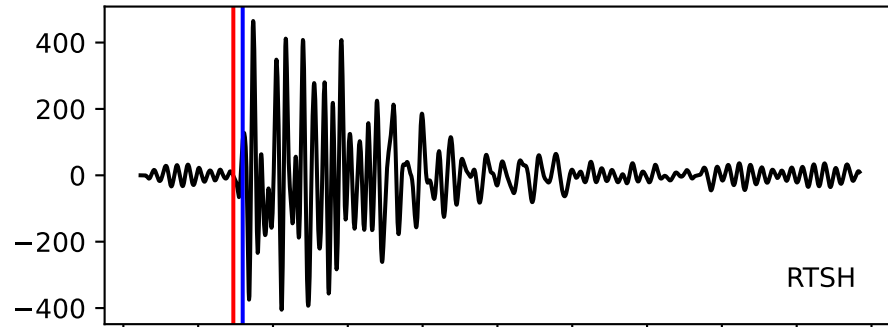

Typ: None - obspyck\_20120629103350  
Herdzeit (UTC): 2012-06-29 01:47:00  
Magnitude (MI): 0.0  
Latitude: 47.760 [°] ± 2.91 [km]  
Longitude: 12.851 [°] ± 2.06 [km]  
Tiefe: 1.2 [km] ± 3.3[km]

01:46:59  
01:47:00  
01:47:01  
01:47:02  
01:47:03  
01:47:04  
01:47:05  
01:47:06  
01:47:07  
01:47:08  
01:47:09