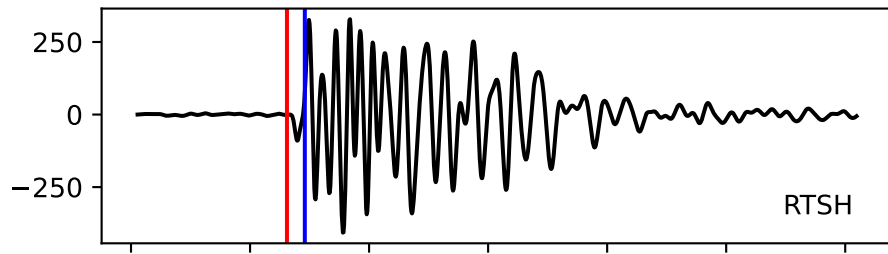

Typ: None - obspyck_20120709152937
Herdzeit (UTC): 2012-07-08 05:08:19
Magnitude (MI): -0.3
Latitude: 47.746 [°] ± 2.45 [km]
Longitude: 12.864 [°] ± 1.46 [km]
Tiefe: -0.3 [km] ± 2.7[km]

05:08:18 05:08:19 05:08:20 05:08:21 05:08:22 05:08:23 05:08:24