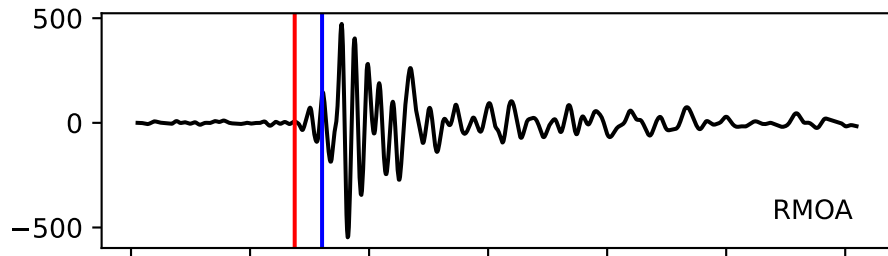

Typ: None - obspyck_20120709152937
Herdzeit (UTC): 2012-07-08 05:08:19
Magnitude (MI): -0.3
Latitude: 47.746 [°] ± 2.45 [km]
Longitude: 12.864 [°] ± 1.46 [km]
Tiefe: -0.3 [km] ± 2.7[km]

05:08:18 05:08:19 05:08:20 05:08:21 05:08:22 05:08:23 05:08:24