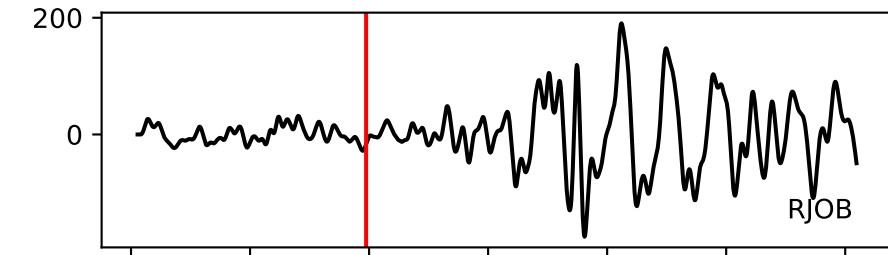

Typ: None - obspyck_20120709152937
Herdzeit (UTC): 2012-07-08 05:08:19
Magnitude (MI): -0.3
Latitude: 47.746 [°] ± 2.45 [km]
Longitude: 12.864 [°] ± 1.46 [km]
Tiefe: -0.3 [km] ± 2.7[km]

05:08:18 05:08:19 05:08:20 05:08:21 05:08:22 05:08:23 05:08:24