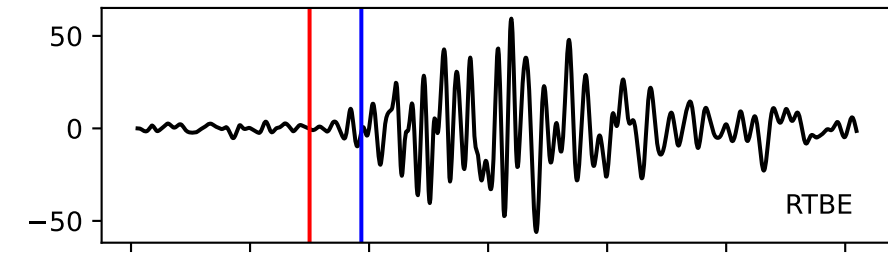

Typ: None - obspyck_20120709152937
Herdzeit (UTC): 2012-07-08 05:08:19
Magnitude (MI): -0.3
Latitude: 47.746 [°] ± 2.45 [km]
Longitude: 12.864 [°] ± 1.46 [km]
Tiefe: -0.3 [km] ± 2.7[km]

05:08:18 05:08:19 05:08:20 05:08:21 05:08:22 05:08:23 05:08:24