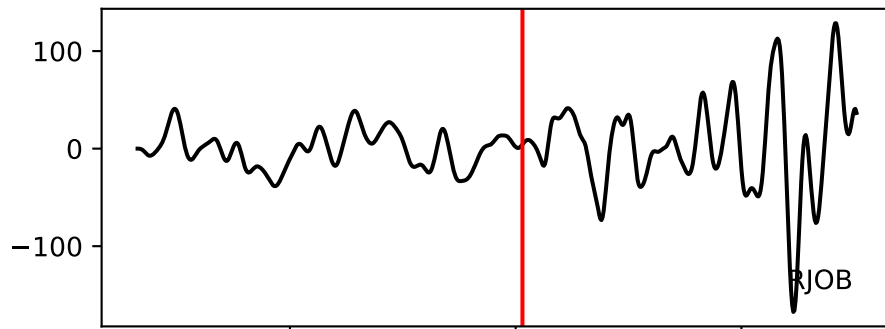

Typ: None - obspyck\_20120709153212  
Herdzeit (UTC): 2012-07-08 08:25:58  
Magnitude (MI): -0.7  
Latitude: 47.741 [°] ± 3.75 [km]  
Longitude: 12.835 [°] ± 1.94 [km]  
Tiefe: -0.7 [km] ± 3.1[km]

25:58.000000  
25:59.000000  
26:00.000000