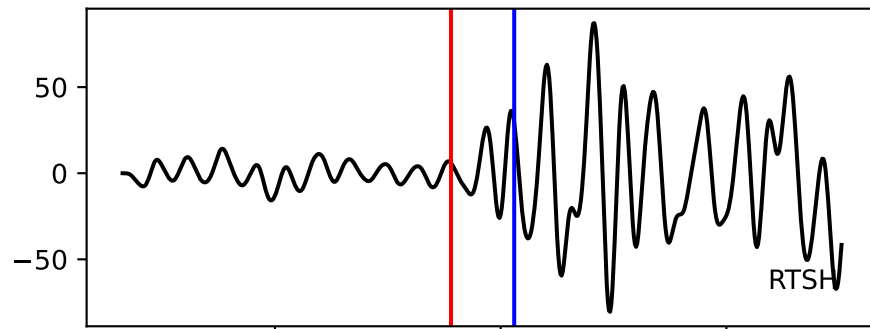

Typ: None - obspyck\_20120709153212  
Herdzeit (UTC): 2012-07-08 08:25:58  
Magnitude (MI): -0.7  
Latitude: 47.741 [°] ± 3.75 [km]  
Longitude: 12.835 [°] ± 1.94 [km]  
Tiefe: -0.7 [km] ± 3.1[km]

25:58.000000  
25:59.000000  
26:00.000000