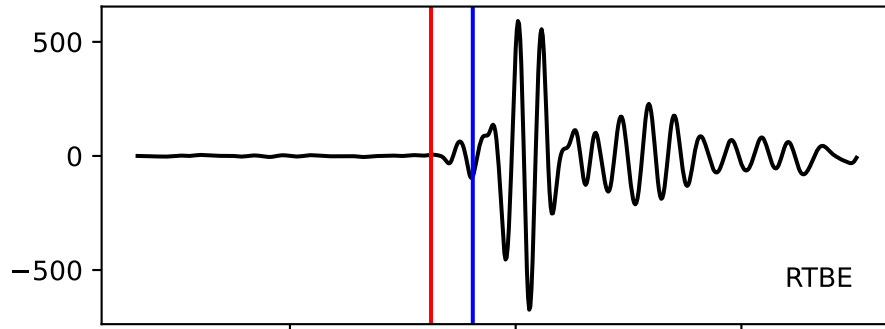

Typ: None - obspyck\_20120709153212  
Herdzeit (UTC): 2012-07-08 08:25:58  
Magnitude (MI): -0.7  
Latitude: 47.741 [°] ± 3.75 [km]  
Longitude: 12.835 [°] ± 1.94 [km]  
Tiefe: -0.7 [km] ± 3.1[km]

25:58.000000  
25:59.000000  
26:00.000000