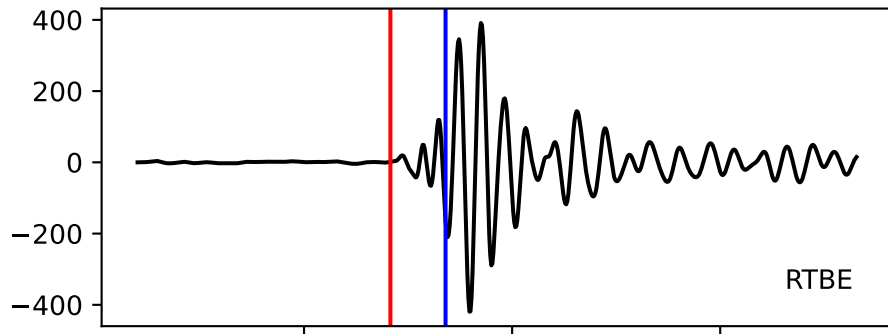

Typ: None - obspyck\_20120824064543  
Herdzeit (UTC): 2012-07-17 20:26:55  
Magnitude (MI): -0.6  
Latitude: 47.741 [°] ± 2.32 [km]  
Longitude: 12.835 [°] ± 1.19 [km]  
Tiefe: -0.7 [km] ± 2.3[km]

26:55.000000  
26:56.000000  
26:57.000000