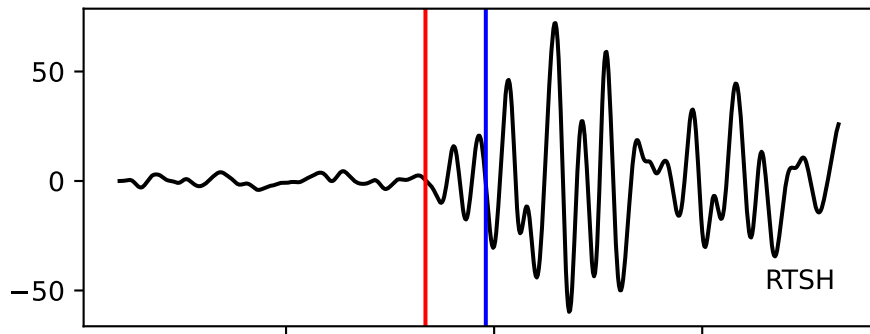

Typ: None - obspyck\_20120824064543  
Herdzeit (UTC): 2012-07-17 20:26:55  
Magnitude (MI): -0.6  
Latitude: 47.741 [°] ± 2.32 [km]  
Longitude: 12.835 [°] ± 1.19 [km]  
Tiefe: -0.7 [km] ± 2.3[km]

26:55.000000  
26:56.000000  
26:57.000000