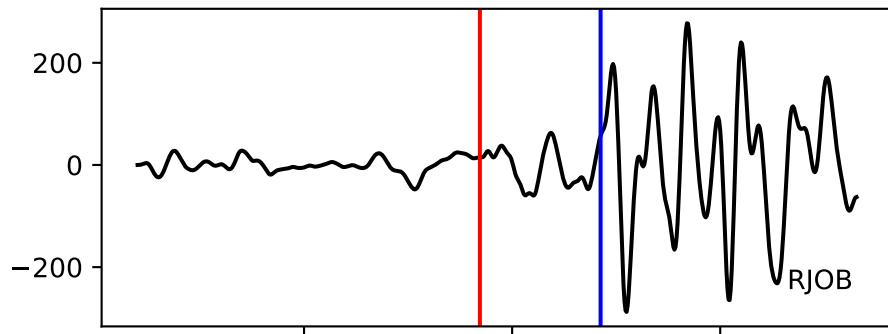

Typ: None - obspyck\_20120824064543  
Herdzeit (UTC): 2012-07-17 20:26:55  
Magnitude (MI): -0.6  
Latitude: 47.741 [°] ± 2.32 [km]  
Longitude: 12.835 [°] ± 1.19 [km]  
Tiefe: -0.7 [km] ± 2.3[km]

26:55.000000  
26:56.000000  
26:57.000000