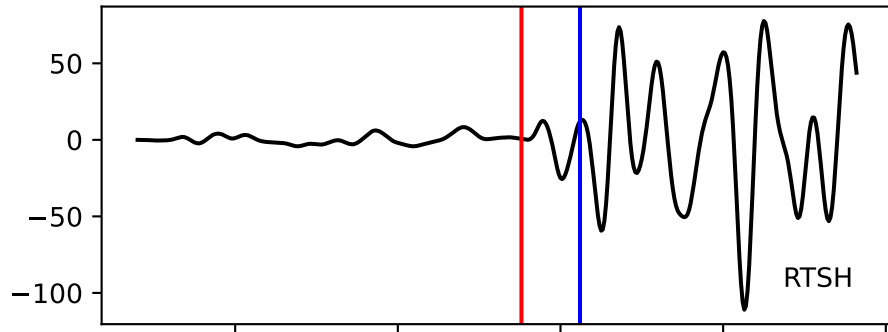

Typ: None - obspyck_20120824081445
Herdzeit (UTC): 2012-07-28 09:08:33
Magnitude (MI): -1.0
Latitude: 47.751 [°] ± 2.43 [km]
Longitude: 12.855 [°] ± 1.43 [km]
Tiefe: -1.1 [km] ± 3.3[km]

08:32.500000 08:33.000000 08:33.500000 08:34.000000 08:34.500000