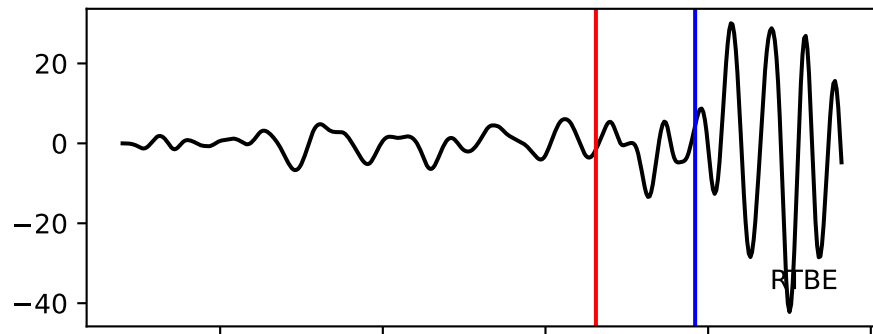

Typ: None - obspyck_20120824081445
Herdzeit (UTC): 2012-07-28 09:08:33
Magnitude (MI): -1.0
Latitude: 47.751 [°] ± 2.43 [km]
Longitude: 12.855 [°] ± 1.43 [km]
Tiefe: -1.1 [km] ± 3.3[km]

08:32.500000 08:33.000000 08:33.500000 08:34.000000 08:34.500000