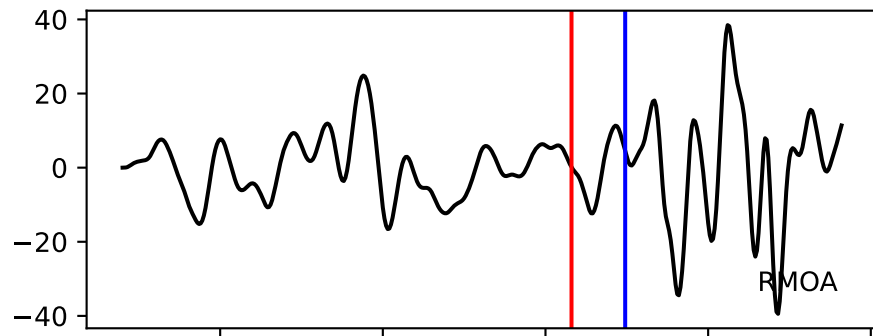

Typ: None - obspyck_20120824081445
Herdzeit (UTC): 2012-07-28 09:08:33
Magnitude (MI): -1.0
Latitude: 47.751 [°] ± 2.43 [km]
Longitude: 12.855 [°] ± 1.43 [km]
Tiefe: -1.1 [km] ± 3.3[km]

08:32.500000 08:33.000000 08:33.500000 08:34.000000 08:34.500000