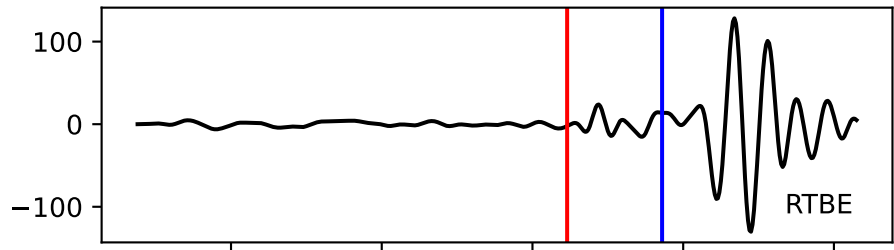

Typ: None - obspyck\_20120927094620  
Herdzeit (UTC): 2012-08-26 06:34:35  
Magnitude (MI): -0.9  
Latitude: 47.760 [°] ± 0.32 [km]  
Longitude: 12.847 [°] ± 0.42 [km]  
Tiefe: -0.6 [km] ± 2.4[km]

34:35.000000  
34:35.500000  
34:36.000000  
34:36.500000  
34:37.000000