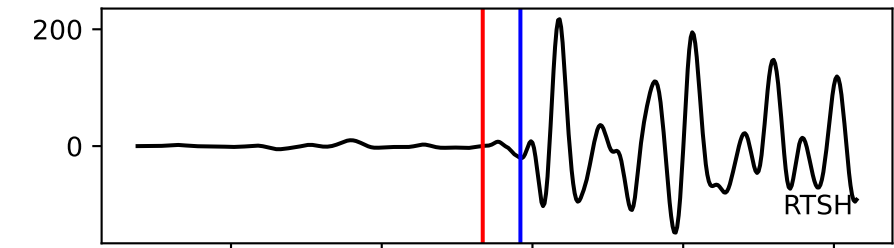

Typ: None - obspyck\_20120927094620  
Herdzeit (UTC): 2012-08-26 06:34:35  
Magnitude (MI): -0.9  
Latitude: 47.760 [°] ± 0.32 [km]  
Longitude: 12.847 [°] ± 0.42 [km]  
Tiefe: -0.6 [km] ± 2.4[km]

34:35.000000  
34:35.500000  
34:36.000000  
34:36.500000  
34:37.000000