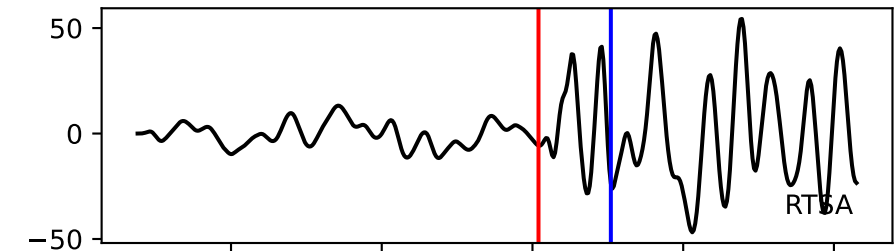

Typ: None - obspyck\_20120927094620  
Herdzeit (UTC): 2012-08-26 06:34:35  
Magnitude (MI): -0.9  
Latitude: 47.760 [°] ± 0.32 [km]  
Longitude: 12.847 [°] ± 0.42 [km]  
Tiefe: -0.6 [km] ± 2.4[km]

34:35.000000  
34:35.500000  
34:36.000000  
34:36.500000  
34:37.000000