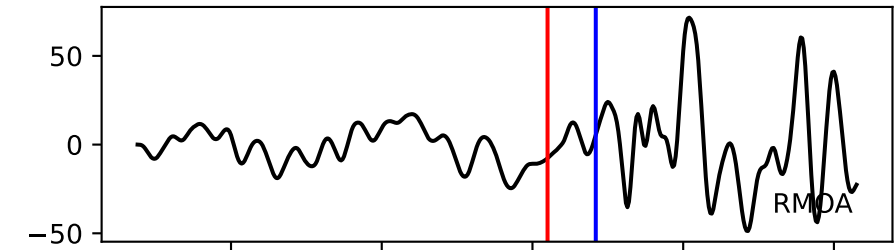

Typ: None - obspyck\_20120927094620  
Herdzeit (UTC): 2012-08-26 06:34:35  
Magnitude (MI): -0.9  
Latitude: 47.760 [°] ± 0.32 [km]  
Longitude: 12.847 [°] ± 0.42 [km]  
Tiefe: -0.6 [km] ± 2.4[km]

34:35.000000  
34:35.500000  
34:36.000000  
34:36.500000  
34:37.000000