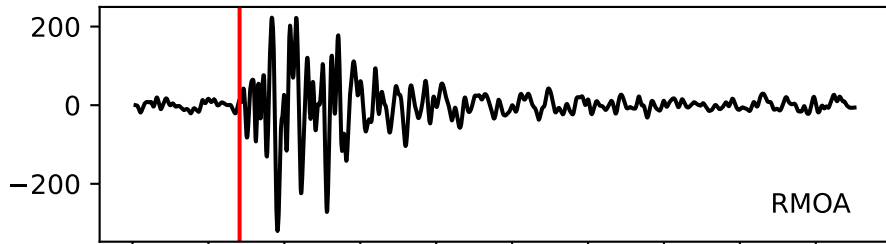

Typ: earthquake - obspyck_20121129152011
Herdzeit (UTC): 2012-10-03 08:21:35
Magnitude (MI): 0.0
Latitude: 47.754 [°] ± 0.77 [km]
Longitude: 12.856 [°] ± 0.36 [km]
Tiefe: 1.6 [km] ± 3.2[km]

08:21:34
08:21:35
08:21:36
08:21:37
08:21:38
08:21:39
08:21:40
08:21:41
08:21:42
08:21:43