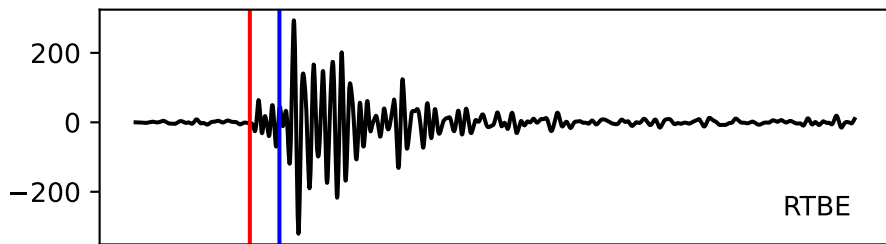

Typ: earthquake - obspyck_20121129152011
Herdzeit (UTC): 2012-10-03 08:21:35
Magnitude (MI): 0.0
Latitude: 47.754 [°] ± 0.77 [km]
Longitude: 12.856 [°] ± 0.36 [km]
Tiefe: 1.6 [km] ± 3.2[km]

08:21:34
08:21:35
08:21:36
08:21:37
08:21:38
08:21:39
08:21:40
08:21:41
08:21:42
08:21:43