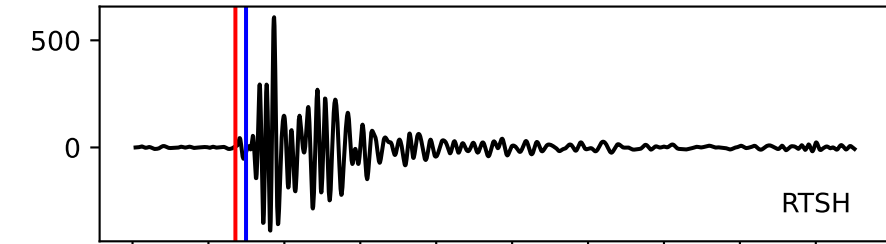

Typ: earthquake - obspyck_20121129152011
Herdzeit (UTC): 2012-10-03 08:21:35
Magnitude (MI): 0.0
Latitude: 47.754 [°] ± 0.77 [km]
Longitude: 12.856 [°] ± 0.36 [km]
Tiefe: 1.6 [km] ± 3.2[km]

08:21:34
08:21:35
08:21:36
08:21:37
08:21:38
08:21:39
08:21:40
08:21:41
08:21:42
08:21:43