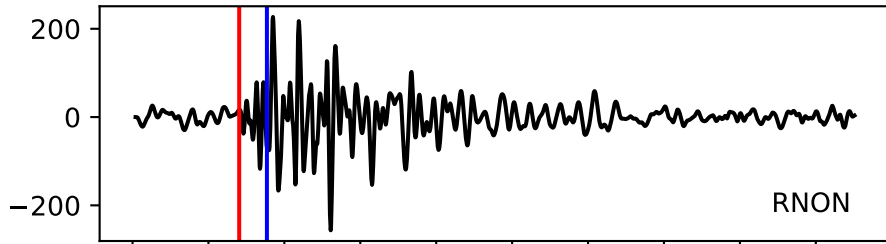

Typ: earthquake - obspyck_20121129152011
Herdzeit (UTC): 2012-10-03 08:21:35
Magnitude (MI): 0.0
Latitude: 47.754 [°] ± 0.77 [km]
Longitude: 12.856 [°] ± 0.36 [km]
Tiefe: 1.6 [km] ± 3.2[km]

08:21:34
08:21:35
08:21:36
08:21:37
08:21:38
08:21:39
08:21:40
08:21:41
08:21:42
08:21:43