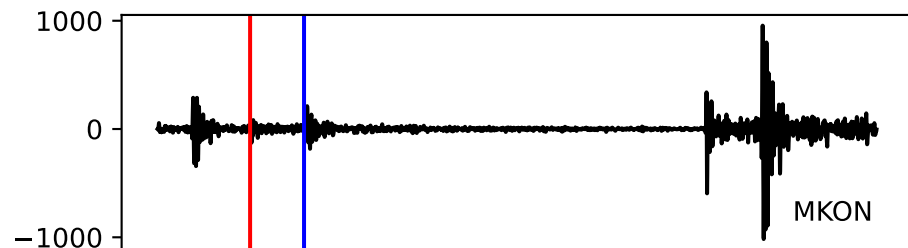

Typ: None - obspyck\_20130423072907  
Herdzeit (UTC): 2013-04-22 23:13:37  
Magnitude (MI): 0.9  
Latitude: 50.250 [°] ± 0.99 [km]  
Longitude: 12.439 [°] ± 0.99 [km]  
Tiefe: 8.0 [km] ± 0.7[km]

23:13:40 23:13:50 23:14:00 23:14:10 23:14:20