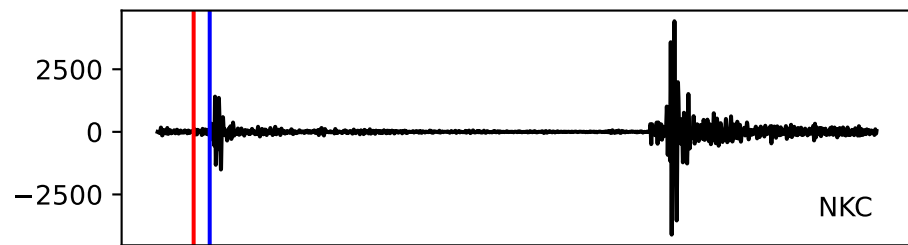

Typ: None - obspyck\_20130423072907  
Herdzeit (UTC): 2013-04-22 23:13:37  
Magnitude (MI): 0.9  
Latitude: 50.250 [°] ± 0.99 [km]  
Longitude: 12.439 [°] ± 0.99 [km]  
Tiefe: 8.0 [km] ± 0.7[km]

23:13:40 23:13:50 23:14:00 23:14:10 23:14:20