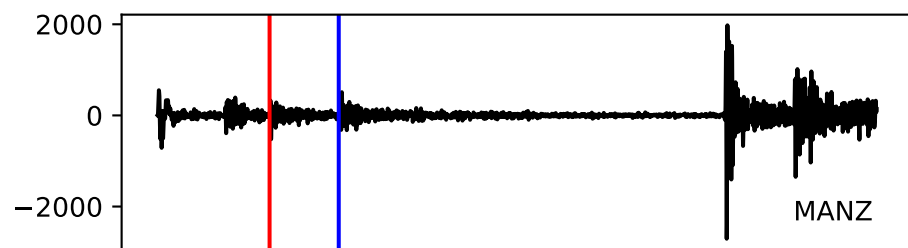

Typ: None - obspyck\_20130423072907  
Herdzeit (UTC): 2013-04-22 23:13:37  
Magnitude (MI): 0.9  
Latitude: 50.250 [°] ± 0.99 [km]  
Longitude: 12.439 [°] ± 0.99 [km]  
Tiefe: 8.0 [km] ± 0.7[km]

23:13:40 23:13:50 23:14:00 23:14:10 23:14:20