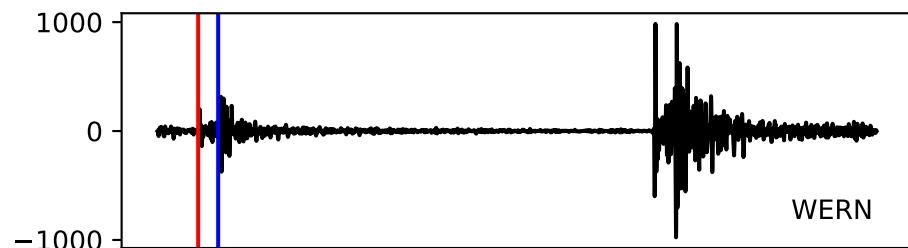

Typ: None - obspyck\_20130423072907  
Herdzeit (UTC): 2013-04-22 23:13:37  
Magnitude (MI): 0.9  
Latitude: 50.250 [°] ± 0.99 [km]  
Longitude: 12.439 [°] ± 0.99 [km]  
Tiefe: 8.0 [km] ± 0.7[km]

23:13:40 23:13:50 23:14:00 23:14:10 23:14:20